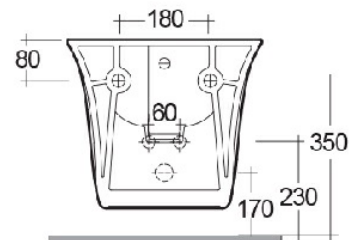

RAK-SENSATION W/HIDDEN FIXATIONS

Bidet | Sospeso

RAK
CERAMICS

Scheda tecnica

Dimensioni: 380 x 520 mm

Peso: 20 Kg

Colore: bianco alpino

Parti: SENBD2101AWHA - SENSATION BIDET WALL HUNG W/HIDDEN FIXATIONS 52CM

Collezione: [RAK-SENSATION](#)

Codice	Nome
SENBD2101AWHA	SENSATION BIDET WALL HUNG W/HIDDEN FIXATIONS 52CM

Dimensions: All dimensions in mm tolerance $\pm 5\%$ for below 200mm and $\pm 3\%$ for above 200mm.
Note: Due to a continuing development programme to improve design and performance, the manufacturer reserves all rights to vary specifications without prior information.
Please note accessories are for photographic use only.