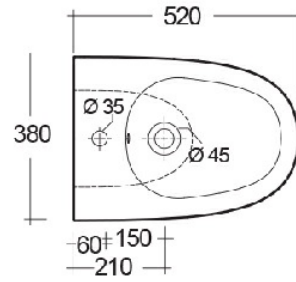

RAK-SENSATION W/HIDDEN FIXATIONS

Bidet | Sospeso

RAK
CERAMICS

Scheda tecnica

Dimensioni: 380 x 520 mm

Peso: 20 Kg

Colore: bianco alpino

Parti: SENBD2101AWHA - SENSATION BIDET WALL HUNG W/HIDDEN FIXATIONS 52CM

Collezione: [RAK-SENSATION](#)

Codice	Nome
SENBD2101AWHA	SENSATION BIDET WALL HUNG W/HIDDEN FIXATIONS 52CM

Dimensions: All dimensions in mm tolerance $\pm 5\%$ for below 200mm and $\pm 3\%$ for above 200mm.
Note: Due to a continuing development programme to improve design and performance, the manufacturer reserves all rights to vary specifications without prior information.
Please note accessories are for photographic use only.