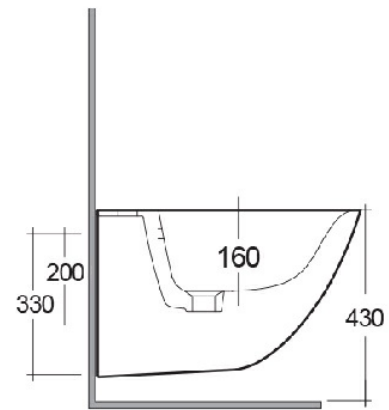

RAK-SENSATION W/HIDDEN FIXATIONS

Bidet | Sospeso

RAK
CERAMICS

Scheda tecnica

Dimensioni: 380 x 520 mm

Peso: 20 Kg

Colore: bianco alpino

Parti: SENBD2101AWHA - SENSATION BIDET WALL HUNG W/HIDDEN FIXATIONS 52CM

Collezione: [RAK-SENSATION](#)

Codice	Nome
SENBD2101AWHA	SENSATION BIDET WALL HUNG W/HIDDEN FIXATIONS 52CM

Dimensions: All dimensions in mm tolerance $\pm 5\%$ for below 200mm and $\pm 3\%$ for above 200mm.
Note: Due to a continuing development programme to improve design and performance, the manufacturer reserves all rights to vary specifications without prior information.
Please note accessories are for photographic use only.