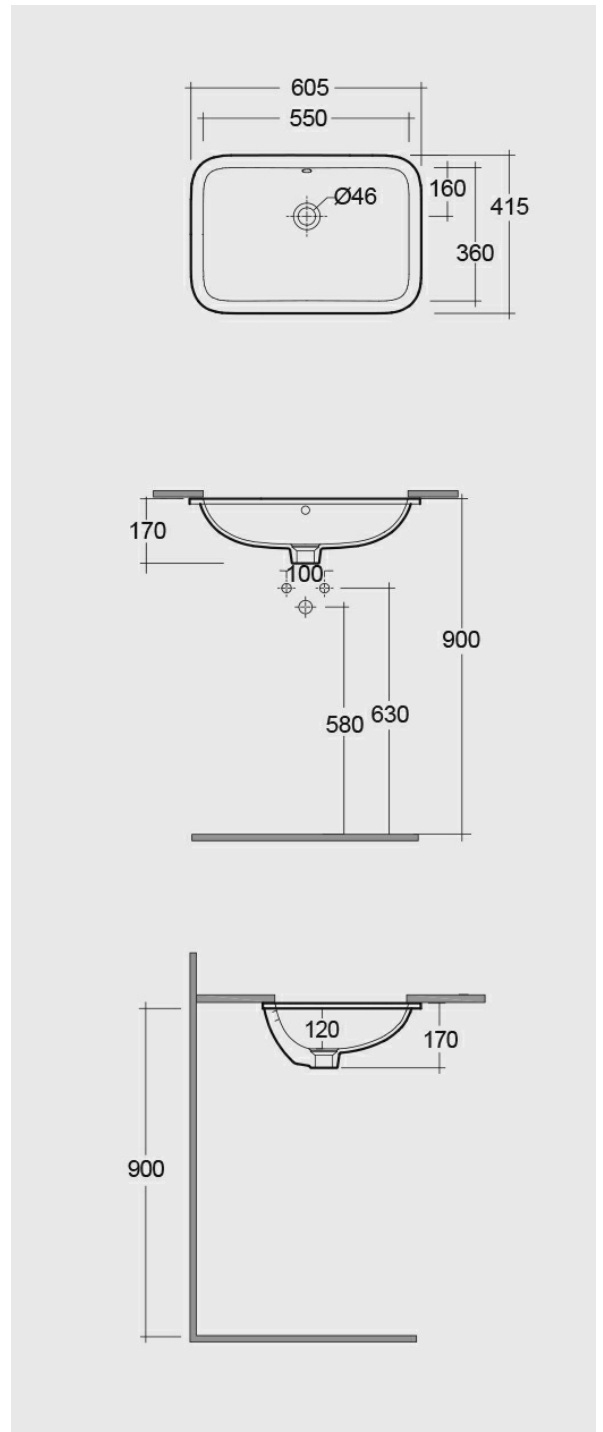

## Scheda tecnica

Dimensioni: 600 x 460 mm

Peso: 16 Kg

Colore: bianco alpino

Forma: Ovale

Troppopieno: sì

Collezione: [RAK-SENSATION](#)

Codice	Nome
SENWB6001AWHA	SENSATION WASH BASIN WALL HUNG 60CM

Dimensions: All dimensions in mm tolerance  $\pm 5\%$  for below 200mm and  $\pm 3\%$  for above 200mm.

Note: Due to a continuing development programme to improve design and performance, the manufacturer reserves all rights to vary specifications without prior information.