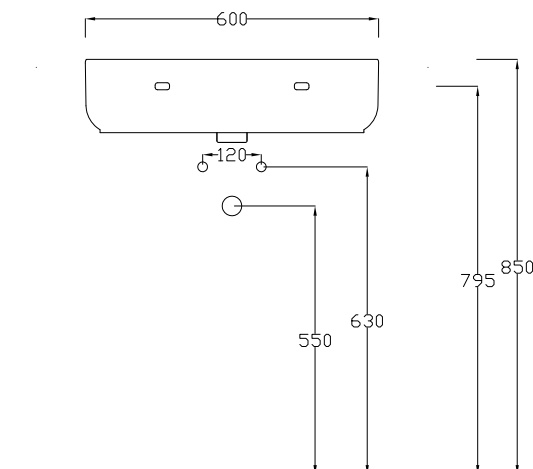

LAVABO APPOGGIO SOSPESO CM 60

Countertop/wall-hung washbasin 60

DISPONIBILE SENZA FORO
Available the option without tap hole

LAVABO CON TROPPO PIENO
Washbasin with overflow

DOP 14688

PROGRAMMA COLORE

FORO CONSIGLIATO
RECOMMENDED HOLE

ATTENTION:

Size could change for the use of the moulds or for the changes of first material used in the mixture. Hidra reserves the right to make at any time technical, construction and dimensional changes, useful to improve production. Consult www.hidra.it for updates