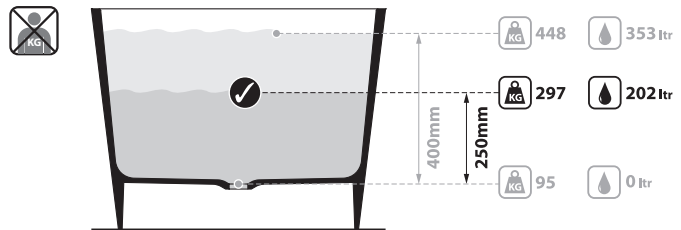

Edge EDG-N-SW-NO

Qc rich in Volcanic Limestone™

BV-2.1_0035

Recommended wastes: K-12-xx / K-17-xx / K-36-xx / K-40-xx

*All measurements subject to +/-5% tolerance
*Overflow hole not drilled

UPC
C
Massachusetts Code: Approved
cUPC listing by IAPMO: File No. 6574