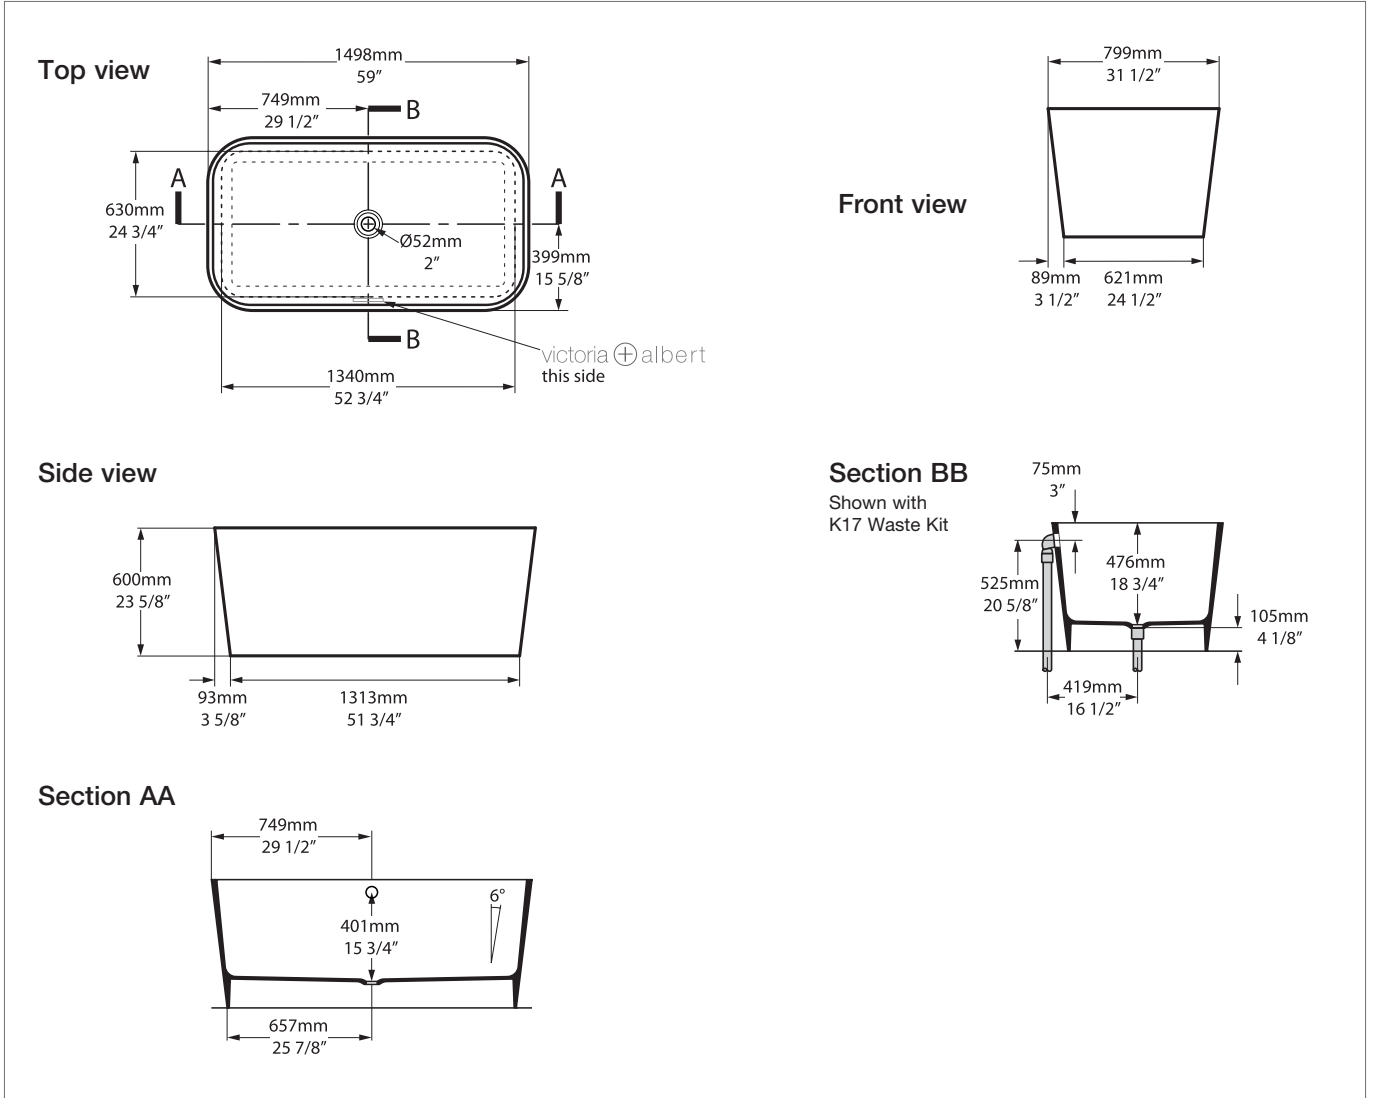

Edge EDG-N-SW-NO

Qc rich in Volcanic Limestone™

BV-2.1_0035

Recommended wastes: K-12-xx / K-17-xx / K-36-xx / K-40-xx

*All measurements subject to +/-5% tolerance
*Overflow hole not drilled

UPC
C
Massachusetts Code: Approved
cUPC listing by IAPMO: File No. 6574