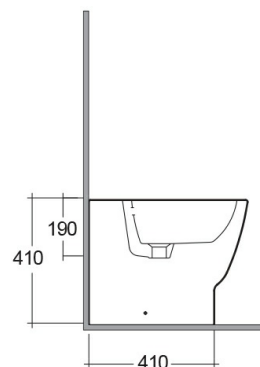

RAK-ONE

Bidet | Filo Muro

RAK
CERAMICS

Scheda tecnica

Dimensioni: 365 x 520 mm

Peso: 22 Kg

Colore: bianco alpino

Parti: ONBI00001 - ONE BIDET BACK TO WALL 52CM

Collezione: [RAK-ONE](#)

Codice	Nome
ONBI00001	ONE BIDET BACK TO WALL 52CM

Dimensions: All dimensions in mm. Tolerance of vitreous china & fireclay items: $\pm 5\%$ for below 200mm and $\pm 3\%$ for above 200mm; for all other items tolerance $\pm 1\%$. Note: Due to a continuing development program to improve design and performance, the manufacturer reserves all rights to vary specifications without prior information. Please note accessories are for photographic use only.