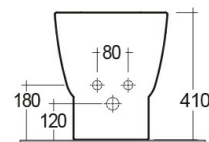

RAK-ONE

Bidet | Filo Muro

RAK
CERAMICS

Scheda tecnica

Dimensioni: 365 x 520 mm

Peso: 22 Kg

Colore: bianco alpino

Parti: ONBI00001 - ONE BIDET BACK TO WALL 52CM

Collezione: [RAK-ONE](#)

Codice	Nome
ONBI00001	ONE BIDET BACK TO WALL 52CM

Dimensions: All dimensions in mm. Tolerance of vitreous china & fireclay items: $\pm 5\%$ for below 200mm and $\pm 3\%$ for above 200mm; for all other items tolerance $\pm 1\%$. Note: Due to a continuing development program to improve design and performance, the manufacturer reserves all rights to vary specifications without prior information. Please note accessories are for photographic use only.