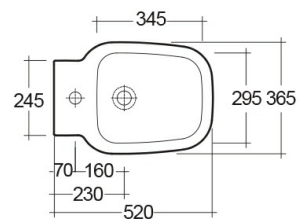

RAK-ONE

Bidet | Filo Muro

RAK
CERAMICS

Scheda tecnica

Dimensioni: 365 x 520 mm

Peso: 22 Kg

Colore: bianco alpino

Parti: ONBI00001 - ONE BIDET BACK TO WALL 52CM

Collezione: [RAK-ONE](#)

Codice	Nome
ONBI00001	ONE BIDET BACK TO WALL 52CM

Dimensions: All dimensions in mm. Tolerance of vitreous china & fireclay items: $\pm 5\%$ for below 200mm and $\pm 3\%$ for above 200mm; for all other items tolerance $\pm 1\%$. Note: Due to a continuing development program to improve design and performance, the manufacturer reserves all rights to vary specifications without prior information. Please note accessories are for photographic use only.