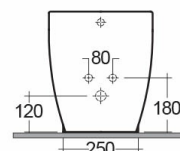

Scheda tecnica

Dimensioni: 345 x 550 mm

Peso: 23 Kg

Colore: bianco alpino

Parti: CY14AWHA - CAROLINE BIDET BACK TO WALL 55CM

Collezione: [RAK-CAROLINE](#)

Codice	Nome
CY14AWHA	CAROLINE BIDET BACK TO WALL 55CM

Dimensions: All dimensions in mm. Tolerance of vitreous china & fireclay items: $\pm 5\%$ for below 200mm and $\pm 3\%$ for above 200mm; for all other items tolerance $\pm 1\%$. Note: Due to a continuing development program to improve design and performance, the manufacturer reserves all rights to vary specifications without prior information. Please note accessories are for photographic use only.