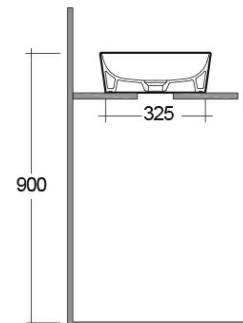

## Scheda tecnica

Dimensioni: 500 x 360 mm

Peso: 12.5 Kg

Colore: bianco alpino

Forma: Rettangolare

Collezione: [RAK-FEELING WASHBASINS](#)

Codice	Nome
DUO000AWHA	RAK-DUO
DUO002AWHA	RAK-DUO
FEECT5000AWHA	RAK-FEELING SLIM RECTANGULAR WASH BASIN ALPINE WHITE - 50 CM

Dimensions: All dimensions in mm. Tolerance of vitreous china & fireclay items:  $\pm 5\%$  for below 200mm and  $\pm 3\%$  for above 200mm; for all other items tolerance  $\pm 1\%$ . Note: Due to a continuing development program to improve design and performance, the manufacturer reserves all rights to vary specifications without prior information. Please note accessories are for photographic use only.