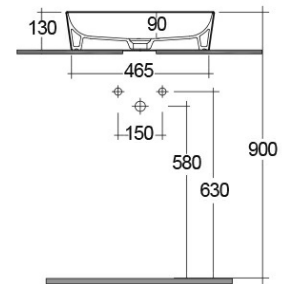

## Scheda tecnica

Dimensioni: 500 x 360 mm

Peso: 12.5 Kg

Colore: bianco alpino

Forma: Rettangolare

Collezione: [RAK-FEELING WASHBASINS](#)

Codice	Nome
DUO000AWHA	RAK-DUO
DUO002AWHA	RAK-DUO
FEECT5000AWHA	RAK-FEELING SLIM RECTANGULAR WASH BASIN ALPINE WHITE - 50 CM

Dimensions: All dimensions in mm. Tolerance of vitreous china & fireclay items:  $\pm 5\%$  for below 200mm and  $\pm 3\%$  for above 200mm; for all other items tolerance  $\pm 1\%$ . Note: Due to a continuing development program to improve design and performance, the manufacturer reserves all rights to vary specifications without prior information. Please note accessories are for photographic use only.