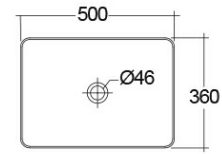

## Scheda tecnica

Dimensioni: 500 x 360 mm

Peso: 12.5 Kg

Colore: bianco alpino

Forma: Rettangolare

Collezione: [RAK-FEELING WASHBASINS](#)

Codice	Nome
DUO000AWHA	RAK-DUO
DUO002AWHA	RAK-DUO
FEECT5000AWHA	RAK-FEELING SLIM RECTANGULAR WASH BASIN ALPINE WHITE - 50 CM

Dimensions: All dimensions in mm. Tolerance of vitreous china & fireclay items:  $\pm 5\%$  for below 200mm and  $\pm 3\%$  for above 200mm; for all other items tolerance  $\pm 1\%$ . Note: Due to a continuing development program to improve design and performance, the manufacturer reserves all rights to vary specifications without prior information. Please note accessories are for photographic use only.