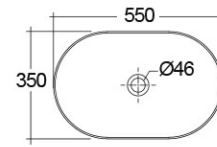

RAK-FEELING WB SLIM - FEECT5500AWHA

Lavabo | Appoggio

RAK
CERAMICS

Scheda tecnica

Dimensioni: 550 x 350 mm

Peso: 9.3 Kg

Colore: bianco alpino

Forma: Ovale

Collezione: [RAK-FEELING WASHBASINS](#)

Codice	Nome
DUO000AWHA	RAK-DUO
DUO002AWHA	RAK-DUO
FEECT5500AWHA	RAK-FEELING SLIM OVAL WASH BASIN ALPINE WHITE - 55 CM

Dimensions: All dimensions in mm. Tolerance of vitreous china & fireclay items: $\pm 5\%$ for below 200mm and $\pm 3\%$ for above 200mm; for all other items tolerance $\pm 1\%$. Note: Due to a continuing development program to improve design and performance, the manufacturer reserves all rights to vary specifications without prior information. Please note accessories are for photographic use only.