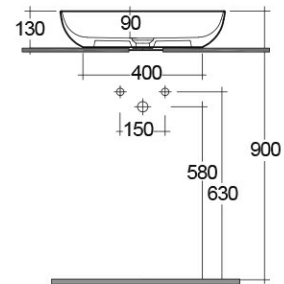

RAK-FEELING WB SLIM - FEECT5500AWHA

Lavabo | Appoggio

RAK
CERAMICS

Scheda tecnica

Dimensioni: 550 x 350 mm

Peso: 9.3 Kg

Colore: bianco alpino

Forma: Ovale

Collezione: [RAK-FEELING WASHBASINS](#)

Codice	Nome
DUO000AWHA	RAK-DUO
DUO002AWHA	RAK-DUO
FEECT5500AWHA	RAK-FEELING SLIM OVAL WASH BASIN ALPINE WHITE - 55 CM

Dimensions: All dimensions in mm. Tolerance of vitreous china & fireclay items: $\pm 5\%$ for below 200mm and $\pm 3\%$ for above 200mm; for all other items tolerance $\pm 1\%$. Note: Due to a continuing development program to improve design and performance, the manufacturer reserves all rights to vary specifications without prior information. Please note accessories are for photographic use only.