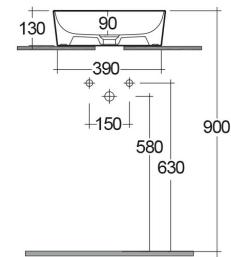

## Scheda tecnica

Dimensioni: 420 x 420 mm

Peso: 8.7 Kg

Colore: bianco alpino

Forma: Rotonda

Collezione: [RAK-FEELING WASHBASINS](#)

Codice	Nome
DUO000AWHA	RAK-DUO
DUO002AWHA	RAK-DUO
FEECT4200AWHA	RAK-FEELING SLIM ROUND WASH BASIN ALPINE WHITE - 42 CM

Dimensions: All dimensions in mm. Tolerance of vitreous china & fireclay items:  $\pm 5\%$  for below 200mm and  $\pm 3\%$  for above 200mm; for all other items tolerance  $\pm 1\%$ . Note: Due to a continuing development program to improve design and performance, the manufacturer reserves all rights to vary specifications without prior information. Please note accessories are for photographic use only.