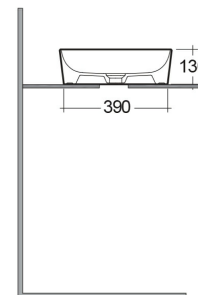

## Scheda tecnica

Dimensioni: 420 x 420 mm

Peso: 8.7 Kg

Colore: bianco alpino

Forma: Rotonda

Collezione: [RAK-FEELING WASHBASINS](#)

Codice	Nome
DUO000AWHA	RAK-DUO
DUO002AWHA	RAK-DUO
FEECT4200AWHA	RAK-FEELING SLIM ROUND WASH BASIN ALPINE WHITE - 42 CM

Dimensions: All dimensions in mm. Tolerance of vitreous china & fireclay items:  $\pm 5\%$  for below 200mm and  $\pm 3\%$  for above 200mm; for all other items tolerance  $\pm 1\%$ . Note: Due to a continuing development program to improve design and performance, the manufacturer reserves all rights to vary specifications without prior information. Please note accessories are for photographic use only.