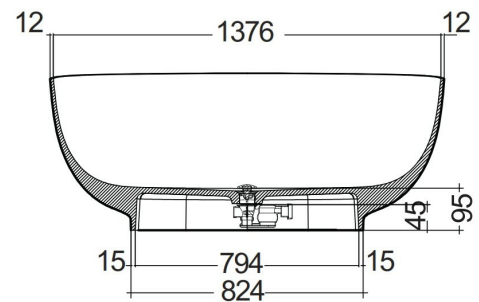

RAK-CLOUD MATT WHITE - CLOBT14075500

Vasche Da Bagno

RAK
CERAMICS

Scheda tecnica

Dimensioni:	753 x 1400 mm
Water capacity:	172 l
Peso:	125 Kg
Colore:	MATT WHITE - 500
Collezione:	RAK-CLOUD

Codice	Nome
CLOBT14075500	RAK-CLOUD FREE STANDING BATHTUB MATT WHITE 140X758CM

Dimensions: All dimensions in mm. Tolerance of vitreous china & fireclay items: $\pm 5\%$ for below 200mm and $\pm 3\%$ for above 200mm; for all other items tolerance $\pm 1\%$. Note: Due to a continuing development program to improve design and performance, the manufacturer reserves all rights to vary specifications without prior information. Please note accessories are for photographic use only.