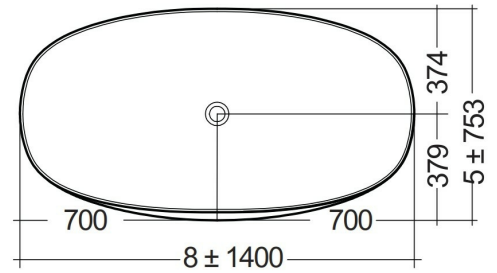

RAK-CLOUD MATT WHITE - CLOBT14075500

Vasche Da Bagno

RAK
CERAMICS

Scheda tecnica

Dimensioni:	753 x 1400 mm
Water capacity:	172 l
Peso:	125 Kg
Colore:	MATT WHITE - 500
Collezione:	RAK-CLOUD

Codice	Nome
CLOBT14075500	RAK-CLOUD FREE STANDING BATHTUB MATT WHITE 140X758CM

Dimensions: All dimensions in mm. Tolerance of vitreous china & fireclay items: $\pm 5\%$ for below 200mm and $\pm 3\%$ for above 200mm; for all other items tolerance $\pm 1\%$. Note: Due to a continuing development program to improve design and performance, the manufacturer reserves all rights to vary specifications without prior information. Please note accessories are for photographic use only.