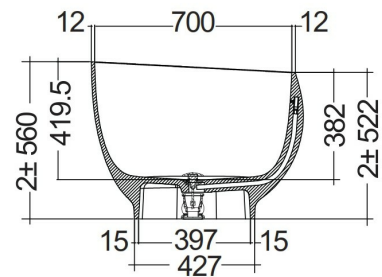

RAK-CLOUD MATT WHITE - CLOBT14075500

Vasche Da Bagno

RAK
CERAMICS

Scheda tecnica

Dimensioni:	753 x 1400 mm
Water capacity:	172 l
Peso:	125 Kg
Colore:	MATT WHITE - 500
Collezione:	RAK-CLOUD

Codice	Nome
CLOBT14075500	RAK-CLOUD FREE STANDING BATHTUB MATT WHITE 140X758CM

Dimensions: All dimensions in mm. Tolerance of vitreous china & fireclay items: $\pm 5\%$ for below 200mm and $\pm 3\%$ for above 200mm; for all other items tolerance $\pm 1\%$. Note: Due to a continuing development program to improve design and performance, the manufacturer reserves all rights to vary specifications without prior information. Please note accessories are for photographic use only.