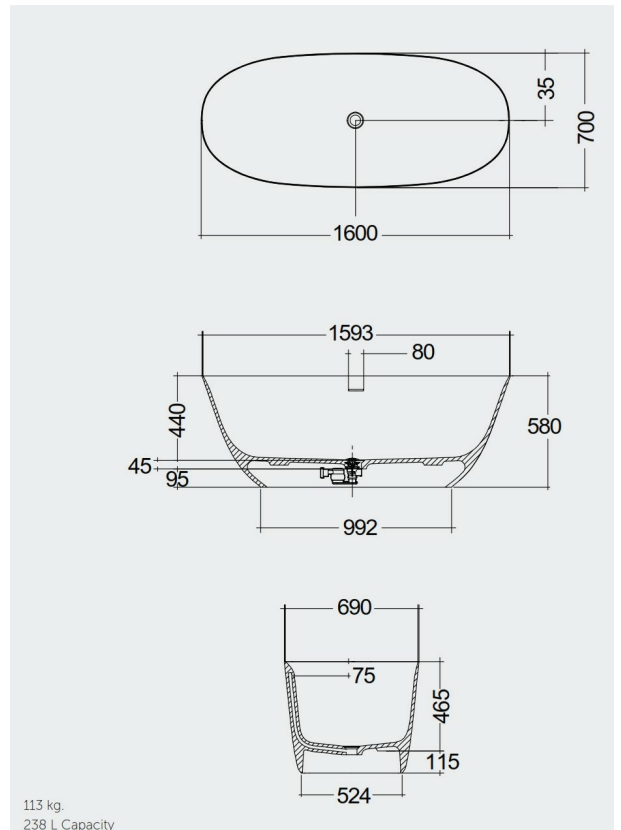

RAK-COVE - COVBT016070500 - MATT WHITE

Vasche Da Bagno

RAK
CERAMICS

Scheda tecnica

Dimensioni: 700 x 1600 mm

Peso: 113 Kg

Colore: Beige

Collezione: [RAK-COVE](#)

Codice Nome

COVBT016070500 RAK-COVE FREESTANDING BATHTUBS (IN RAKSOLID) MATT WHITE- 160X70 CM

Dimensions: All dimensions in mm. Tolerance of vitreous china & fireclay items: $\pm 5\%$ for below 200mm and $\pm 3\%$ for above 200mm; for all other items tolerance $\pm 1\%$. Note: Due to a continuing development program to improve design and performance, the manufacturer reserves all rights to vary specifications without prior information. Please note accessories are for photographic use only.