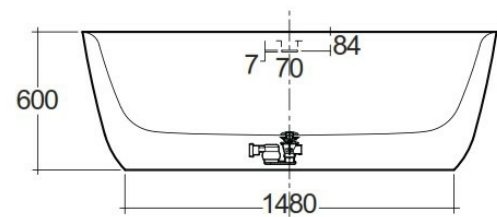

RAK-CONTOUR - CONBT218080AWHA - ROUND

Vasche Da Bagno

RAK
CERAMICS

Scheda tecnica

Dimensioni: 800 x 1800 mm

Colore: Beige

Collezione: [RAK-CONTOUR](#)

Codice	Nome
CONBT218080AWHA	RAK-CONTOUR ROUND FREESTANDING BATHTUBS (IN ACRYLIC)

Dimensions: All dimensions in mm. Tolerance of vitreous china & fireclay items: $\pm 5\%$ for below 200mm and $\pm 3\%$ for above 200mm; for all other items tolerance $\pm 1\%$. Note: Due to a continuing development program to improve design and performance, the manufacturer reserves all rights to vary specifications without prior information. Please note accessories are for photographic use only.