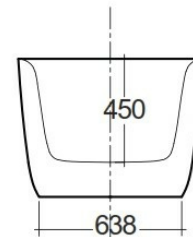

RAK-CONTOUR - CONBT218080AWHA - ROUND

Vasche Da Bagno

RAK
CERAMICS

Scheda tecnica

Dimensioni: 800 x 1800 mm

Colore: Beige

Collezione: [RAK-CONTOUR](#)

Codice	Nome
CONBT218080AWHA	RAK-CONTOUR ROUND FREESTANDING BATHTUBS (IN ACRYLIC)

Dimensions: All dimensions in mm. Tolerance of vitreous china & fireclay items: $\pm 5\%$ for below 200mm and $\pm 3\%$ for above 200mm; for all other items tolerance $\pm 1\%$. Note: Due to a continuing development program to improve design and performance, the manufacturer reserves all rights to vary specifications without prior information. Please note accessories are for photographic use only.