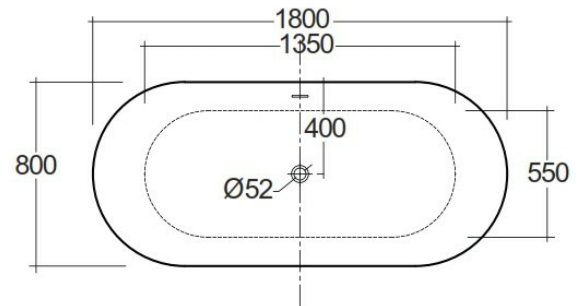

RAK-CONTOUR - CONBT218080AWHA - ROUND

Vasche Da Bagno

RAK
CERAMICS

Scheda tecnica

Dimensioni: 800 x 1800 mm

Colore: Beige

Collezione: [RAK-CONTOUR](#)

Codice	Nome
CONBT218080AWHA	RAK-CONTOUR ROUND FREESTANDING BATHTUBS (IN ACRYLIC)

Dimensions: All dimensions in mm. Tolerance of vitreous china & fireclay items: $\pm 5\%$ for below 200mm and $\pm 3\%$ for above 200mm; for all other items tolerance $\pm 1\%$. Note: Due to a continuing development program to improve design and performance, the manufacturer reserves all rights to vary specifications without prior information. Please note accessories are for photographic use only.