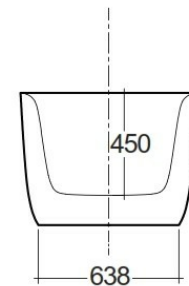

## Scheda tecnica

Dimensioni: 800 x 1800 mm

Colore: Beige

Collezione: [RAK-CONTOUR](#)

Codice	Nome
CONBT318080AWHA	RAK-CONTOUR ROUNDED RECTANGLE FREESTANDING BATHTUBS (IN ACRYLIC)

Dimensions: All dimensions in mm. Tolerance of vitreous china & fireclay items:  $\pm 5\%$  for below 200mm and  $\pm 3\%$  for above 200mm; for all other items tolerance  $\pm 1\%$ . Note: Due to a continuing development program to improve design and performance, the manufacturer reserves all rights to vary specifications without prior information. Please note accessories are for photographic use only.