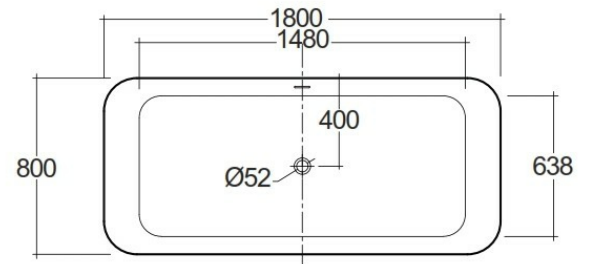

# RAK-CONTOUR - CONBT318080AWHA - RECTANGLE

Vasche Da Bagno

**RAK**  
CERAMICS

## Scheda tecnica

Dimensioni: 800 x 1800 mm

Colore: Beige

Collezione: [RAK-CONTOUR](#)

Codice	Nome
CONBT318080AWHA	RAK-CONTOUR ROUNDED RECTANGLE FREESTANDING BATHTUBS (IN ACRYLIC)

Dimensions: All dimensions in mm. Tolerance of vitreous china & fireclay items:  $\pm 5\%$  for below 200mm and  $\pm 3\%$  for above 200mm; for all other items tolerance  $\pm 1\%$ . Note: Due to a continuing development program to improve design and performance, the manufacturer reserves all rights to vary specifications without prior information. Please note accessories are for photographic use only.