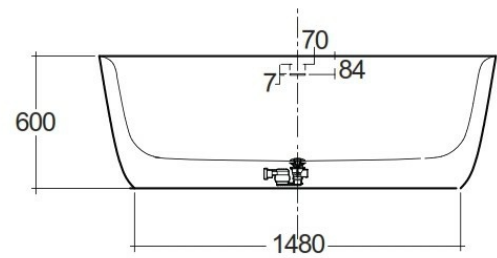

# RAK-CONTOUR - CONBT318080AWHA - RECTANGLE

Vasche Da Bagno

**RAK**  
CERAMICS

## Scheda tecnica

Dimensioni: 800 x 1800 mm

Colore: Beige

Collezione: [RAK-CONTOUR](#)

Codice	Nome
CONBT318080AWHA	RAK-CONTOUR ROUNDED RECTANGLE FREESTANDING BATHTUBS (IN ACRYLIC)

Dimensions: All dimensions in mm. Tolerance of vitreous china & fireclay items:  $\pm 5\%$  for below 200mm and  $\pm 3\%$  for above 200mm; for all other items tolerance  $\pm 1\%$ . Note: Due to a continuing development program to improve design and performance, the manufacturer reserves all rights to vary specifications without prior information. Please note accessories are for photographic use only.