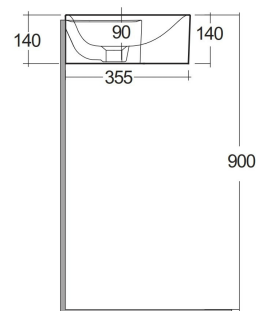

RAK-PETIT - PETWB47701AWHA

Lavabo | Sospeso

RAK
CERAMICS

Scheda tecnica

Dimensioni: 765 x 360 mm

Colore: bianco alpino

Forma: Squadrata

Mensola: sì

Troppopieno: sì

Collezione: [RAK-Petit](#)

Codice

Nome

PETWB47701AWHA RAK-PETIT WALL HUNG SQUARED WASH BASIN 77 CM
RIGHT LEDGE - WITH TAP HOLE - PETWB47701AWHA

Dimensions: All dimensions in mm. Tolerance of vitreous china & fireclay items: $\pm 5\%$ for below 200mm and $\pm 3\%$ for above 200mm; for all other items tolerance $\pm 1\%$. Note: Due to a continuing development program to improve design and performance, the manufacturer reserves all rights to vary specifications without prior information. Please note accessories are for photographic use only.