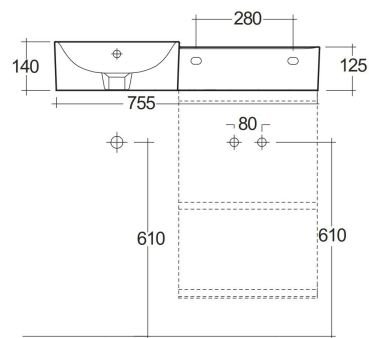

RAK-PETIT - PETWB47701AWHA

Lavabo | Sospeso

RAK
CERAMICS

Scheda tecnica

Dimensioni: 765 x 360 mm

Colore: bianco alpino

Forma: Squadrata

Mensola: sì

Troppopieno: sì

Collezione: [RAK-Petit](#)

Codice

Nome

PETWB47701AWHA RAK-PETIT WALL HUNG SQUARED WASH BASIN 77 CM
RIGHT LEDGE - WITH TAP HOLE - PETWB47701AWHA

Dimensions: All dimensions in mm. Tolerance of vitreous china & fireclay items: $\pm 5\%$ for below 200mm and $\pm 3\%$ for above 200mm; for all other items tolerance $\pm 1\%$. Note: Due to a continuing development program to improve design and performance, the manufacturer reserves all rights to vary specifications without prior information. Please note accessories are for photographic use only.