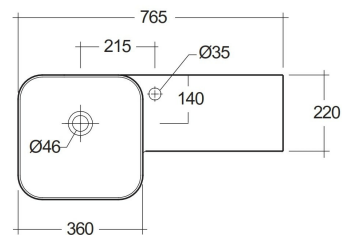

RAK-PETIT - PETWB47701AWHA

Lavabo | Sospeso

RAK
CERAMICS

Scheda tecnica

Dimensioni: 765 x 360 mm

Colore: bianco alpino

Forma: Squadrata

Mensola: sì

Troppopieno: sì

Collezione: [RAK-Petit](#)

Codice

Nome

PETWB47701AWHA RAK-PETIT WALL HUNG SQUARED WASH BASIN 77 CM
RIGHT LEDGE - WITH TAP HOLE - PETWB47701AWHA

Dimensions: All dimensions in mm. Tolerance of vitreous china & fireclay items: $\pm 5\%$ for below 200mm and $\pm 3\%$ for above 200mm; for all other items tolerance $\pm 1\%$. Note: Due to a continuing development program to improve design and performance, the manufacturer reserves all rights to vary specifications without prior information. Please note accessories are for photographic use only.