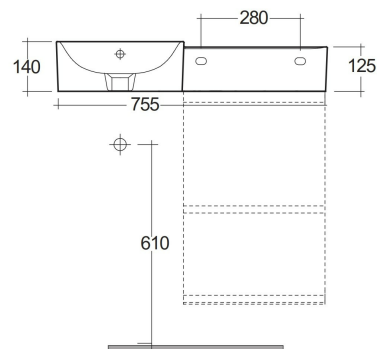

RAK-PETIT - PETWB47700AWHA

Lavabo | Sospeso

RAK
CERAMICS

Scheda tecnica

Dimensioni: 765 x 360 mm

Colore: bianco alpino

Forma: Squadrata

Mensola: sì

Troppopieno: sì

Collezione: [RAK-Petit](#)

Codice

Nome

PETWB47700AWHA RAK-PETIT WALL HUNG SQUARED WASH BASIN 77 CM
RIGHT LEDGE - W/O TAP HOLE - PETWB47700AWHA

Dimensions: All dimensions in mm. Tolerance of vitreous china & fireclay items: $\pm 5\%$ for below 200mm and $\pm 3\%$ for above 200mm; for all other items tolerance $\pm 1\%$. Note: Due to a continuing development program to improve design and performance, the manufacturer reserves all rights to vary specifications without prior information. Please note accessories are for photographic use only.