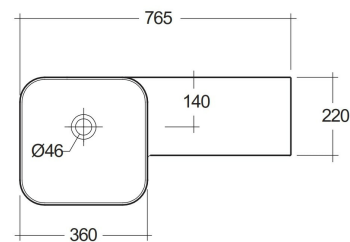

RAK-PETIT - PETWB47700AWHA

Lavabo | Sospeso

RAK
CERAMICS

Scheda tecnica

Dimensioni: 765 x 360 mm

Colore: bianco alpino

Forma: Squadrata

Mensola: sì

Troppopieno: sì

Collezione: [RAK-Petit](#)

Codice

Nome

PETWB47700AWHA RAK-PETIT WALL HUNG SQUARED WASH BASIN 77 CM
RIGHT LEDGE - W/O TAP HOLE - PETWB47700AWHA

Dimensions: All dimensions in mm. Tolerance of vitreous china & fireclay items: $\pm 5\%$ for below 200mm and $\pm 3\%$ for above 200mm; for all other items tolerance $\pm 1\%$. Note: Due to a continuing development program to improve design and performance, the manufacturer reserves all rights to vary specifications without prior information. Please note accessories are for photographic use only.