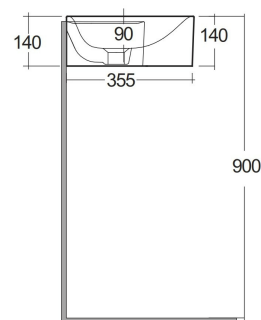

RAK-PETIT - PETWB47700AWHA

Lavabo | Sospeso

RAK
CERAMICS

Scheda tecnica

Dimensioni: 765 x 360 mm

Colore: bianco alpino

Forma: Squadrata

Mensola: sì

Troppopieno: sì

Collezione: [RAK-Petit](#)

Codice

Nome

PETWB47700AWHA RAK-PETIT WALL HUNG SQUARED WASH BASIN 77 CM
RIGHT LEDGE - W/O TAP HOLE - PETWB47700AWHA

Dimensions: All dimensions in mm. Tolerance of vitreous china & fireclay items: $\pm 5\%$ for below 200mm and $\pm 3\%$ for above 200mm; for all other items tolerance $\pm 1\%$. Note: Due to a continuing development program to improve design and performance, the manufacturer reserves all rights to vary specifications without prior information. Please note accessories are for photographic use only.