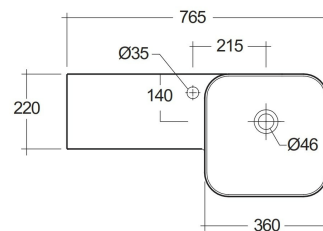

RAK-PETIT - PETWB37701AWHA

Lavabo | Sospeso

RAK
CERAMICS

Scheda tecnica

Dimensioni: 765 x 360 mm

Colore: bianco alpino

Forma: Squadrata

Mensola: sì

Troppopieno: sì

Collezione: [RAK-Petit](#)

Codice

Nome

PETWB37701AWHA RAK-PETIT WALL HUNG SQUARED WASH BASIN 77 CM
LEFT LEDGE - WITH TAP HOLE - PETWB37701AWHA

Dimensions: All dimensions in mm. Tolerance of vitreous china & fireclay items: $\pm 5\%$ for below 200mm and $\pm 3\%$ for above 200mm; for all other items tolerance $\pm 1\%$. Note: Due to a continuing development program to improve design and performance, the manufacturer reserves all rights to vary specifications without prior information. Please note accessories are for photographic use only.