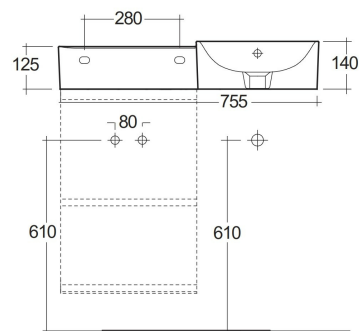

RAK-PETIT - PETWB37701AWHA

Lavabo | Sospeso

RAK
CERAMICS

Scheda tecnica

Dimensioni: 765 x 360 mm

Colore: bianco alpino

Forma: Squadrata

Mensola: sì

Troppopieno: sì

Collezione: [RAK-Petit](#)

Codice

Nome

PETWB37701AWHA RAK-PETIT WALL HUNG SQUARED WASH BASIN 77 CM
LEFT LEDGE - WITH TAP HOLE - PETWB37701AWHA

Dimensions: All dimensions in mm. Tolerance of vitreous china & fireclay items: $\pm 5\%$ for below 200mm and $\pm 3\%$ for above 200mm; for all other items tolerance $\pm 1\%$. Note: Due to a continuing development program to improve design and performance, the manufacturer reserves all rights to vary specifications without prior information. Please note accessories are for photographic use only.