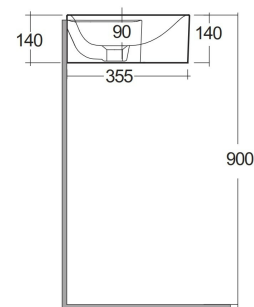

RAK-PETIT - PETWB37701AWHA

Lavabo | Sospeso

RAK
CERAMICS

Scheda tecnica

Dimensioni: 765 x 360 mm

Colore: bianco alpino

Forma: Squadrata

Mensola: sì

Troppopieno: sì

Collezione: [RAK-Petit](#)

Codice

Nome

PETWB37701AWHA RAK-PETIT WALL HUNG SQUARED WASH BASIN 77 CM
LEFT LEDGE - WITH TAP HOLE - PETWB37701AWHA

Dimensions: All dimensions in mm. Tolerance of vitreous china & fireclay items: $\pm 5\%$ for below 200mm and $\pm 3\%$ for above 200mm; for all other items tolerance $\pm 1\%$. Note: Due to a continuing development program to improve design and performance, the manufacturer reserves all rights to vary specifications without prior information. Please note accessories are for photographic use only.