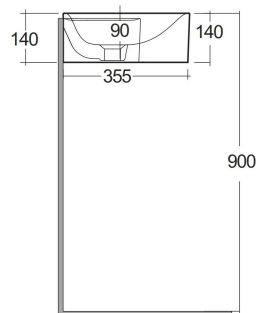

RAK-PETIT - PETWB37700AWHA

Lavabo | Sospeso

RAK
CERAMICS

Scheda tecnica

Dimensioni: 765 x 360 mm

Colore: bianco alpino

Forma: Squadrata

Mensola: sì

Troppopieno: sì

Collezione: [RAK-Petit](#)

Codice

Nome

PETWB37700AWHA RAK-PETIT WALL HUNG SQUARED WASH BASIN 77 CM
LEFT LEDGE - W/O TAP HOLE - PETWB37700AWHA

Dimensions: All dimensions in mm. Tolerance of vitreous china & fireclay items: $\pm 5\%$ for below 200mm and $\pm 3\%$ for above 200mm; for all other items tolerance $\pm 1\%$. Note: Due to a continuing development program to improve design and performance, the manufacturer reserves all rights to vary specifications without prior information. Please note accessories are for photographic use only.