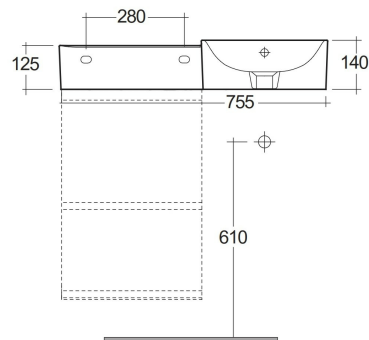

RAK-PETIT - PETWB37700AWHA

Lavabo | Sospeso

RAK
CERAMICS

Scheda tecnica

Dimensioni: 765 x 360 mm

Colore: bianco alpino

Forma: Squadrata

Mensola: sì

Troppopieno: sì

Collezione: [RAK-Petit](#)

Codice

Nome

PETWB37700AWHA RAK-PETIT WALL HUNG SQUARED WASH BASIN 77 CM
LEFT LEDGE - W/O TAP HOLE - PETWB37700AWHA

Dimensions: All dimensions in mm. Tolerance of vitreous china & fireclay items: $\pm 5\%$ for below 200mm and $\pm 3\%$ for above 200mm; for all other items tolerance $\pm 1\%$. Note: Due to a continuing development program to improve design and performance, the manufacturer reserves all rights to vary specifications without prior information. Please note accessories are for photographic use only.