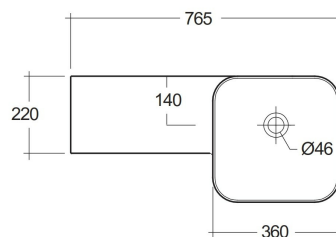

RAK-PETIT - PETWB37700AWHA

Lavabo | Sospeso

RAK
CERAMICS

Scheda tecnica

Dimensioni: 765 x 360 mm

Colore: bianco alpino

Forma: Squadrata

Mensola: sì

Troppopieno: sì

Collezione: [RAK-Petit](#)

Codice

Nome

PETWB37700AWHA RAK-PETIT WALL HUNG SQUARED WASH BASIN 77 CM
LEFT LEDGE - W/O TAP HOLE - PETWB37700AWHA

Dimensions: All dimensions in mm. Tolerance of vitreous china & fireclay items: $\pm 5\%$ for below 200mm and $\pm 3\%$ for above 200mm; for all other items tolerance $\pm 1\%$. Note: Due to a continuing development program to improve design and performance, the manufacturer reserves all rights to vary specifications without prior information. Please note accessories are for photographic use only.