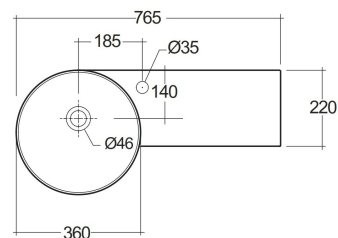

RAK-PETIT - PETWB27701AWHA

Lavabo | Sospeso

RAK
CERAMICS

Scheda tecnica

Dimensioni: 765 x 360 mm

Colore: bianco alpino

Forma: Rotonda

Mensola: sì

Troppopieno: sì

Collezione: [RAK-Petit](#)

Codice

Nome

PETWB27701AWHA RAK-PETIT WALL HUNG ROUND WASH BASIN 77 CM
RIGHT LEDGE - WITH TAP HOLE - PETWB27701AWHA

Dimensions: All dimensions in mm. Tolerance of vitreous china & fireclay items: $\pm 5\%$ for below 200mm and $\pm 3\%$ for above 200mm; for all other items tolerance $\pm 1\%$. Note: Due to a continuing development program to improve design and performance, the manufacturer reserves all rights to vary specifications without prior information. Please note accessories are for photographic use only.