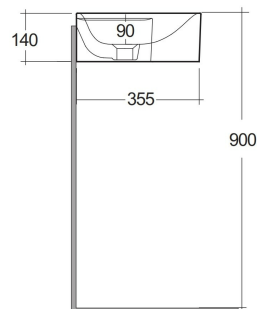

RAK-PETIT - PETWB27701AWHA

Lavabo | Sospeso

RAK
CERAMICS

Scheda tecnica

Dimensioni: 765 x 360 mm

Colore: bianco alpino

Forma: Rotonda

Mensola: sì

Troppopieno: sì

Collezione: [RAK-Petit](#)

Codice

Nome

PETWB27701AWHA RAK-PETIT WALL HUNG ROUND WASH BASIN 77 CM
RIGHT LEDGE - WITH TAP HOLE - PETWB27701AWHA

Dimensions: All dimensions in mm. Tolerance of vitreous china & fireclay items: $\pm 5\%$ for below 200mm and $\pm 3\%$ for above 200mm; for all other items tolerance $\pm 1\%$. Note: Due to a continuing development program to improve design and performance, the manufacturer reserves all rights to vary specifications without prior information. Please note accessories are for photographic use only.