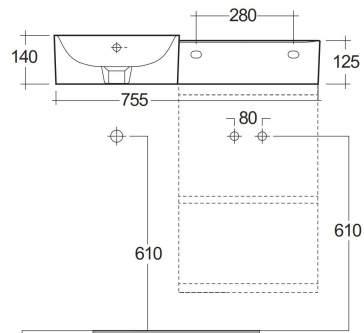

RAK-PETIT - PETWB27701AWHA

Lavabo | Sospeso

RAK
CERAMICS

Scheda tecnica

Dimensioni: 765 x 360 mm

Colore: bianco alpino

Forma: Rotonda

Mensola: sì

Troppopieno: sì

Collezione: [RAK-Petit](#)

Codice

Nome

PETWB27701AWHA RAK-PETIT WALL HUNG ROUND WASH BASIN 77 CM
RIGHT LEDGE - WITH TAP HOLE - PETWB27701AWHA

Dimensions: All dimensions in mm. Tolerance of vitreous china & fireclay items: $\pm 5\%$ for below 200mm and $\pm 3\%$ for above 200mm; for all other items tolerance $\pm 1\%$. Note: Due to a continuing development program to improve design and performance, the manufacturer reserves all rights to vary specifications without prior information. Please note accessories are for photographic use only.