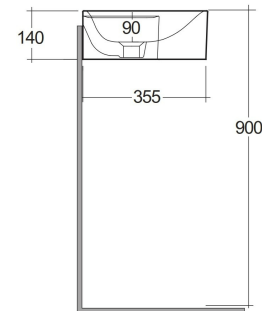

RAK-PETIT - PETWB17701AWHA

Lavabo | Sospeso

RAK
CERAMICS

Scheda tecnica

Dimensioni: 765 x 360 mm

Colore: bianco alpino

Forma: Rotonda

Mensola: sì

Troppopieno: sì

Collezione: [RAK-Petit](#)

Codice

Nome

PETWB17701AWHA RAK-PETIT WALL HUNG ROUND WASH BASIN 77 CM LEFT LEDGE - WITH TAP HOLE - PETWB17701AWHA

Dimensions: All dimensions in mm. Tolerance of vitreous china & fireclay items: $\pm 5\%$ for below 200mm and $\pm 3\%$ for above 200mm; for all other items tolerance $\pm 1\%$. Note: Due to a continuing development program to improve design and performance, the manufacturer reserves all rights to vary specifications without prior information. Please note accessories are for photographic use only.