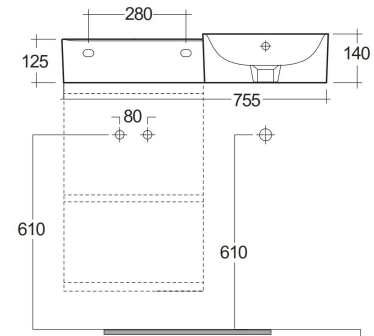

RAK-PETIT - PETWB17701AWHA

Lavabo | Sospeso

RAK
CERAMICS

Scheda tecnica

Dimensioni: 765 x 360 mm

Colore: bianco alpino

Forma: Rotonda

Mensola: sì

Troppopieno: sì

Collezione: [RAK-Petit](#)

Codice

Nome

PETWB17701AWHA RAK-PETIT WALL HUNG ROUND WASH BASIN 77 CM LEFT LEDGE - WITH TAP HOLE - PETWB17701AWHA

Dimensions: All dimensions in mm. Tolerance of vitreous china & fireclay items: $\pm 5\%$ for below 200mm and $\pm 3\%$ for above 200mm; for all other items tolerance $\pm 1\%$. Note: Due to a continuing development program to improve design and performance, the manufacturer reserves all rights to vary specifications without prior information. Please note accessories are for photographic use only.