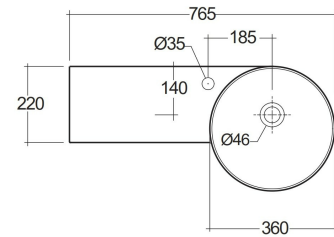

RAK-PETIT - PETWB17701AWHA

Lavabo | Sospeso

RAK
CERAMICS

Scheda tecnica

Dimensioni: 765 x 360 mm

Colore: bianco alpino

Forma: Rotonda

Mensola: sì

Troppopieno: sì

Collezione: [RAK-Petit](#)

Codice

Nome

PETWB17701AWHA RAK-PETIT WALL HUNG ROUND WASH BASIN 77 CM LEFT LEDGE - WITH TAP HOLE - PETWB17701AWHA

Dimensions: All dimensions in mm. Tolerance of vitreous china & fireclay items: $\pm 5\%$ for below 200mm and $\pm 3\%$ for above 200mm; for all other items tolerance $\pm 1\%$. Note: Due to a continuing development program to improve design and performance, the manufacturer reserves all rights to vary specifications without prior information. Please note accessories are for photographic use only.