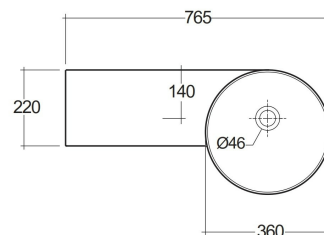

RAK-PETIT - PETWB17700AWHA

Lavabo | Sospeso

RAK
CERAMICS

Scheda tecnica

Dimensioni: 765 x 360 mm

Colore: bianco alpino

Forma: Rotonda

Mensola: sì

Troppopieno: sì

Collezione: [RAK-Petit](#)

Codice

Nome

PETWB17700AWHA RAK-PETIT WALL HUNG ROUND WASH BASIN 77 CM LEFT LEDGE - W/O TAP HOLE - PETWB17700AWHA

Dimensions: All dimensions in mm. Tolerance of vitreous china & fireclay items: $\pm 5\%$ for below 200mm and $\pm 3\%$ for above 200mm; for all other items tolerance $\pm 1\%$. Note: Due to a continuing development program to improve design and performance, the manufacturer reserves all rights to vary specifications without prior information. Please note accessories are for photographic use only.