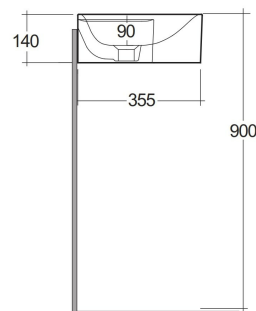

RAK-PETIT - PETWB17700AWHA

Lavabo | Sospeso

RAK
CERAMICS

Scheda tecnica

Dimensioni: 765 x 360 mm

Colore: bianco alpino

Forma: Rotonda

Mensola: sì

Troppopieno: sì

Collezione: [RAK-Petit](#)

Codice

Nome

PETWB17700AWHA RAK-PETIT WALL HUNG ROUND WASH BASIN 77 CM LEFT LEDGE - W/O TAP HOLE - PETWB17700AWHA

Dimensions: All dimensions in mm. Tolerance of vitreous china & fireclay items: $\pm 5\%$ for below 200mm and $\pm 3\%$ for above 200mm; for all other items tolerance $\pm 1\%$. Note: Due to a continuing development program to improve design and performance, the manufacturer reserves all rights to vary specifications without prior information. Please note accessories are for photographic use only.