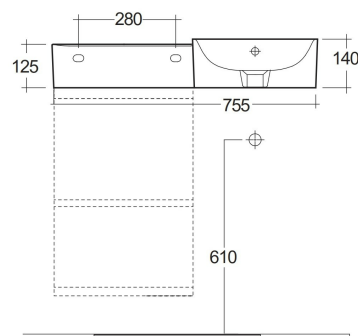

RAK-PETIT - PETWB17700AWHA

Lavabo | Sospeso

RAK
CERAMICS

Scheda tecnica

Dimensioni: 765 x 360 mm

Colore: bianco alpino

Forma: Rotonda

Mensola: sì

Troppopieno: sì

Collezione: [RAK-Petit](#)

Codice

Nome

PETWB17700AWHA RAK-PETIT WALL HUNG ROUND WASH BASIN 77 CM LEFT LEDGE - W/O TAP HOLE - PETWB17700AWHA

Dimensions: All dimensions in mm. Tolerance of vitreous china & fireclay items: $\pm 5\%$ for below 200mm and $\pm 3\%$ for above 200mm; for all other items tolerance $\pm 1\%$. Note: Due to a continuing development program to improve design and performance, the manufacturer reserves all rights to vary specifications without prior information. Please note accessories are for photographic use only.