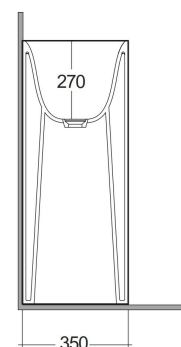

RAK-PETIT - PETFS23600AWHA

Lavabo | Lavabo Free Standing

RAK
CERAMICS

Scheda tecnica

Dimensioni: 360 x 360 mm

Colore: bianco alpino

Forma: Squadrata

Collezione: [RAK-Petit](#)

Codice

Nome

PETFS23600AWHA RAK-PETIT SUARED FREE STANDING WASHBASIN 36 CM
W/O TAP HOLE - PETFS23600AWHA

Dimensions: All dimensions in mm. Tolerance of vitreous china & fireclay items: $\pm 5\%$ for below 200mm and $\pm 3\%$ for above 200mm; for all other items tolerance $\pm 1\%$. Note: Due to a continuing development program to improve design and performance, the manufacturer reserves all rights to vary specifications without prior information. Please note accessories are for photographic use only.