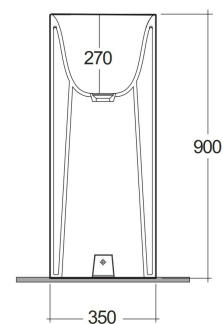

RAK-PETIT - PETFS23600AWHA

Lavabo | Lavabo Free Standing

RAK
CERAMICS

Scheda tecnica

Dimensioni: 360 x 360 mm

Colore: bianco alpino

Forma: Squadrata

Collezione: [RAK-Petit](#)

Codice

Nome

PETFS23600AWHA RAK-PETIT SUARED FREE STANDING WASHBASIN 36 CM
W/O TAP HOLE - PETFS23600AWHA

Dimensions: All dimensions in mm. Tolerance of vitreous china & fireclay items: $\pm 5\%$ for below 200mm and $\pm 3\%$ for above 200mm; for all other items tolerance $\pm 1\%$. Note: Due to a continuing development program to improve design and performance, the manufacturer reserves all rights to vary specifications without prior information. Please note accessories are for photographic use only.