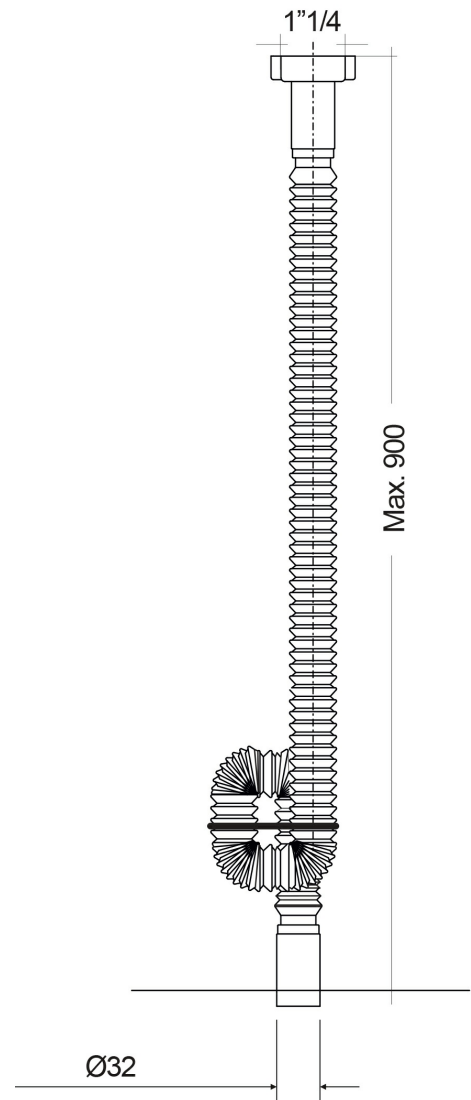

RAK-DUO - BTRFSPPR001 - PP

RAK-DUO - BTRFSPPR001 - PP

RAK
CERAMICS

Scheda tecnica

Dimensioni: 32 x 900 mm

Colore: bianco alpino

Codice:

Collezione: [RAK-DES](#)
[RAK-Petit](#)
[RAK-DUO](#)

Codice Nome

BTRFSPPR001 RAK-DUO BOTTLE TRAP FOR FLOOR OUTLET WASH BASIN PP
WHITE WITH SIPHON CLIP HOLDER

Dimensions: All dimensions in mm. Tolerance of vitreous china & fireclay items: $\pm 5\%$ for below 200mm and $\pm 3\%$ for above 200mm; for all other items tolerance $\pm 1\%$. Note: Due to a continuing development program to improve design and performance, the manufacturer reserves all rights to vary specifications without prior information. Please note accessories are for photographic use only.