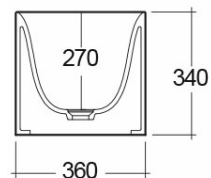

## Scheda tecnica

Dimensioni: 360 x 360 mm

Peso: 17.5 Kg

Colore: bianco alpino

Forma: Rotonda

Collezione: [RAK-Petit](#)

Codice	Nome
PETCT13400AWHA	RAK-PETIT ROUND COUNTER TOP WASHBASIN 36 CM W/O TAP HOLE

Dimensions: All dimensions in mm. Tolerance of vitreous china & fireclay items:  $\pm 5\%$  for below 200mm and  $\pm 3\%$  for above 200mm; for all other items tolerance  $\pm 1\%$ . Note: Due to a continuing development program to improve design and performance, the manufacturer reserves all rights to vary specifications without prior information. Please note accessories are for photographic use only.