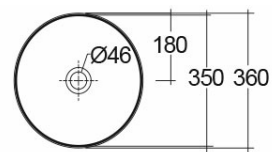

## Scheda tecnica

Dimensioni: 360 x 360 mm

Peso: 17.5 Kg

Colore: bianco alpino

Forma: Rotonda

Collezione: [RAK-Petit](#)

Codice	Nome
PETCT13400AWHA	RAK-PETIT ROUND COUNTER TOP WASHBASIN 36 CM W/O TAP HOLE

Dimensions: All dimensions in mm. Tolerance of vitreous china & fireclay items:  $\pm 5\%$  for below 200mm and  $\pm 3\%$  for above 200mm; for all other items tolerance  $\pm 1\%$ . Note: Due to a continuing development program to improve design and performance, the manufacturer reserves all rights to vary specifications without prior information. Please note accessories are for photographic use only.