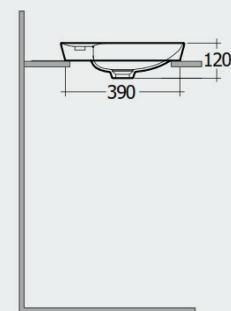

RAK-VARIANT - VARDI14201AWHA

Lavabo | Incasso

RAK
CERAMICS

Scheda tecnica

Dimensioni: 420 x 420 mm

Peso: 5 Kg

Colore: bianco alpino

Forma: Rotonda

Collezione: [RAK-VARIANT](#)

Codice Nome

VARDI14201AWHA ROUND DROP IN WASH BASIN WITH TAP HOLE 42 CM -
VARDI14201AWHA

5.0 Kg.

Dimensions: All dimensions in mm. Tolerance of vitreous china & fireclay items: $\pm 5\%$ for below 200mm and $\pm 3\%$ for above 200mm; for all other items tolerance $\pm 1\%$. Note: Due to a continuing development program to improve design and performance, the manufacturer reserves all rights to vary specifications without prior information. Please note accessories are for photographic use only.