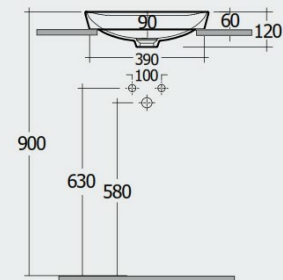

RAK-VARIANT - VARDI14201AWHA

Lavabo | Incasso

RAK
CERAMICS

Scheda tecnica

Dimensioni: 420 x 420 mm

Peso: 5 Kg

Colore: bianco alpino

Forma: Rotonda

Collezione: [RAK-VARIANT](#)

Codice Nome

VARDI14201AWHA ROUND DROP IN WASH BASIN WITH TAP HOLE 42 CM -
VARDI14201AWHA

5.0 Kg.

Dimensions: All dimensions in mm. Tolerance of vitreous china & fireclay items: $\pm 5\%$ for below 200mm and $\pm 3\%$ for above 200mm; for all other items tolerance $\pm 1\%$. Note: Due to a continuing development program to improve design and performance, the manufacturer reserves all rights to vary specifications without prior information. Please note accessories are for photographic use only.