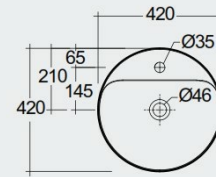

RAK-VARIANT - VARDI14201AWHA

Lavabo | Incasso

RAK
CERAMICS

Scheda tecnica

Dimensioni: 420 x 420 mm

Peso: 5 Kg

Colore: bianco alpino

Forma: Rotonda

Collezione: [RAK-VARIANT](#)

Codice Nome

VARDI14201AWHA ROUND DROP IN WASH BASIN WITH TAP HOLE 42 CM -
VARDI14201AWHA

5.0 Kg.

Dimensions: All dimensions in mm. Tolerance of vitreous china & fireclay items: $\pm 5\%$ for below 200mm and $\pm 3\%$ for above 200mm; for all other items tolerance $\pm 1\%$. Note: Due to a continuing development program to improve design and performance, the manufacturer reserves all rights to vary specifications without prior information. Please note accessories are for photographic use only.