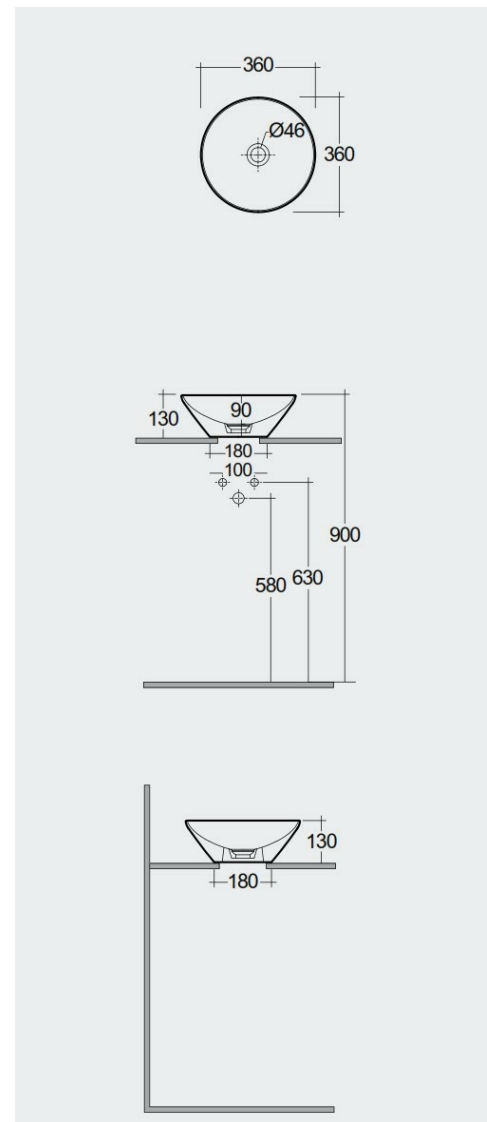

RAK-VARIANT - VARCT13600AWHA

Lavabo | Appoggio

RAK
CERAMICS

Scheda tecnica

Dimensioni: 360 x 360 mm

Peso: 3.5 Kg

Colore: bianco alpino

Forma: Rotonda

Collezione: [RAK-VARIANT](#)

Codice	Nome
VARCT13600AWHA	ROUND COUNTER TOP WASH BASIN 36 CM

Dimensions: All dimensions in mm. Tolerance of vitreous china & fireclay items: $\pm 5\%$ for below 200mm and $\pm 3\%$ for above 200mm; for all other items tolerance $\pm 1\%$. Note: Due to a continuing development program to improve design and performance, the manufacturer reserves all rights to vary specifications without prior information. Please note accessories are for photographic use only.