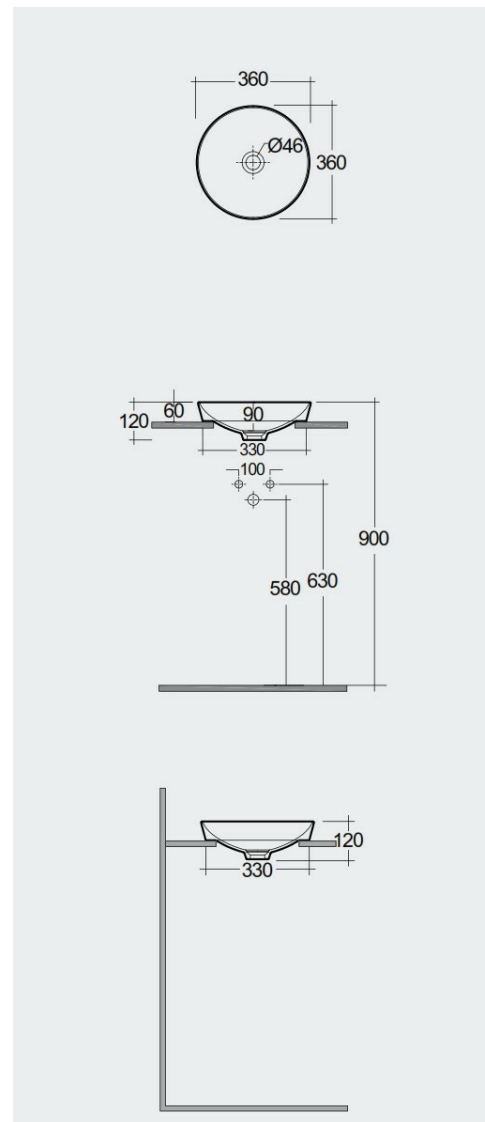

## Scheda tecnica

Dimensioni:	360 x 360 mm
Peso:	3.3 Kg
Colore:	bianco alpino
Forma:	Rotonda
Collezione:	<a href="#">RAK-VARIANT</a>

Codice	Nome
VARDI13600AWHA	ROUND DROP IN BASIN 36 CM - VARDI13600AWHA

Dimensions: All dimensions in mm. Tolerance of vitreous china & fireclay items:  $\pm 5\%$  for below 200mm and  $\pm 3\%$  for above 200mm; for all other items tolerance  $\pm 1\%$ . Note: Due to a continuing development program to improve design and performance, the manufacturer reserves all rights to vary specifications without prior information. Please note accessories are for photographic use only.