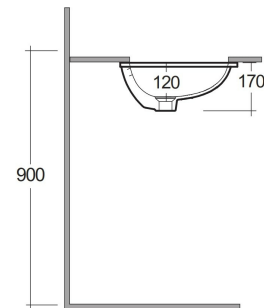

RAK-VARIANT - VARUC13600AWHA

Lavabo | Sottopiano

RAK
CERAMICS

Scheda tecnica

Dimensioni:	360 x 360 mm
Peso:	5 Kg
Colore:	bianco alpino
Forma:	Rotonda
Collezione:	RAK-VARIANT

Codice	Nome
VARUC13600AWHA	ROUND UNDER COUNDER WASH BASIN 36 CM

Dimensions: All dimensions in mm. Tolerance of vitreous china & fireclay items: $\pm 5\%$ for below 200mm and $\pm 3\%$ for above 200mm; for all other items tolerance $\pm 1\%$. Note: Due to a continuing development program to improve design and performance, the manufacturer reserves all rights to vary specifications without prior information. Please note accessories are for photographic use only.