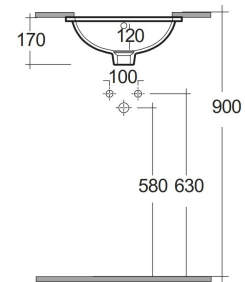

RAK-VARIANT - VARUC13600AWHA

Lavabo | Sottopiano

RAK
CERAMICS

Scheda tecnica

Dimensioni:	360 x 360 mm
Peso:	5 Kg
Colore:	bianco alpino
Forma:	Rotonda
Collezione:	RAK-VARIANT

Codice	Nome
VARUC13600AWHA	ROUND UNDER COUNDER WASH BASIN 36 CM

Dimensions: All dimensions in mm. Tolerance of vitreous china & fireclay items: $\pm 5\%$ for below 200mm and $\pm 3\%$ for above 200mm; for all other items tolerance $\pm 1\%$. Note: Due to a continuing development program to improve design and performance, the manufacturer reserves all rights to vary specifications without prior information. Please note accessories are for photographic use only.