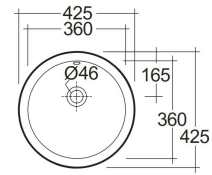

RAK-VARIANT - VARUC13600AWHA

Lavabo | Sottopiano

RAK
CERAMICS

Scheda tecnica

Dimensioni:	360 x 360 mm
Peso:	5 Kg
Colore:	bianco alpino
Forma:	Rotonda
Collezione:	RAK-VARIANT

Codice	Nome
VARUC13600AWHA	ROUND UNDER COUNDER WASH BASIN 36 CM

Dimensions: All dimensions in mm. Tolerance of vitreous china & fireclay items: $\pm 5\%$ for below 200mm and $\pm 3\%$ for above 200mm; for all other items tolerance $\pm 1\%$. Note: Due to a continuing development program to improve design and performance, the manufacturer reserves all rights to vary specifications without prior information. Please note accessories are for photographic use only.