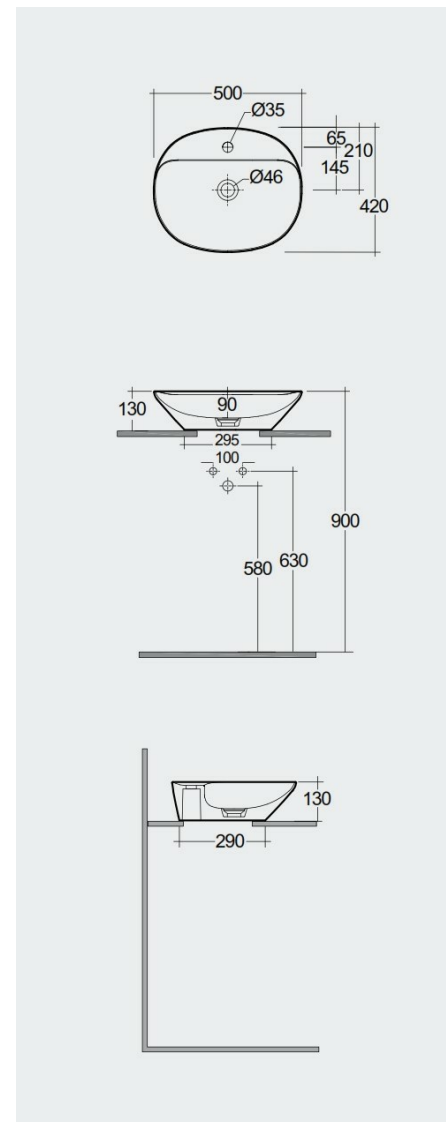

## Scheda tecnica

Dimensioni:	500 x 420 mm
Peso:	8.5 Kg
Colore:	bianco alpino
Forma:	Ovale
Collezione:	<a href="#">RAK-VARIANT</a>

Codice	Nome
VARCT25001AWHA	OVAL COUNTER TOP BASIN WITH TAP HOLE 50 CM - VARCT25001AWHA

Dimensions: All dimensions in mm. Tolerance of vitreous china & fireclay items:  $\pm 5\%$  for below 200mm and  $\pm 3\%$  for above 200mm; for all other items tolerance  $\pm 1\%$ . Note: Due to a continuing development program to improve design and performance, the manufacturer reserves all rights to vary specifications without prior information. Please note accessories are for photographic use only.