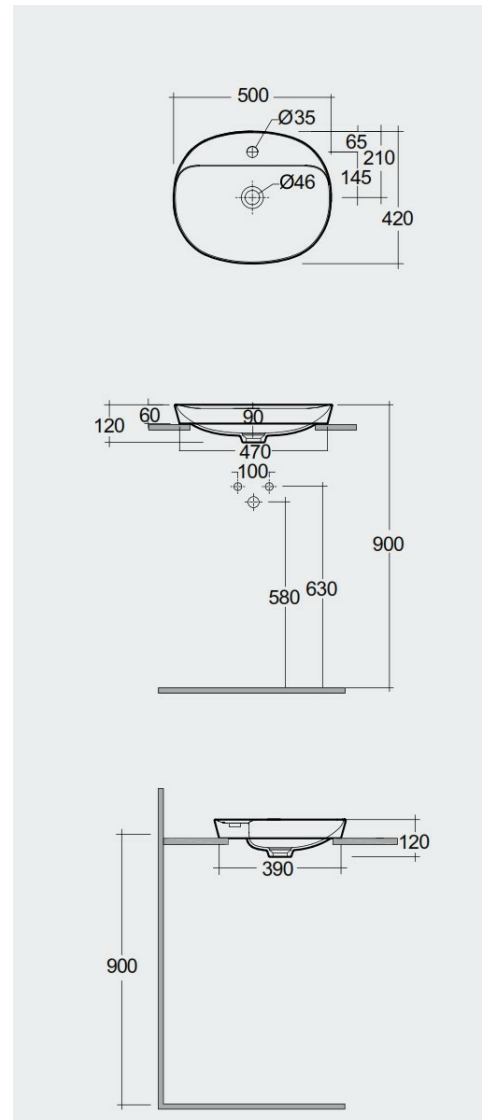

RAK-VARIANT - VARDI25001AWHA

Lavabo | Incasso

RAK
CERAMICS

Scheda tecnica

Dimensioni:	500 x 420 mm
Peso:	6.5 Kg
Colore:	bianco alpino
Forma:	Ovale
Collezione:	RAK-VARIANT

Codice	Nome
VARDI25001AWHA	OVAL DROP IN WASH BASIN WITH TAP HOLE 50 CM - VARDI25001AWHA

Dimensions: All dimensions in mm. Tolerance of vitreous china & fireclay items: $\pm 5\%$ for below 200mm and $\pm 3\%$ for above 200mm; for all other items tolerance $\pm 1\%$. Note: Due to a continuing development program to improve design and performance, the manufacturer reserves all rights to vary specifications without prior information. Please note accessories are for photographic use only.