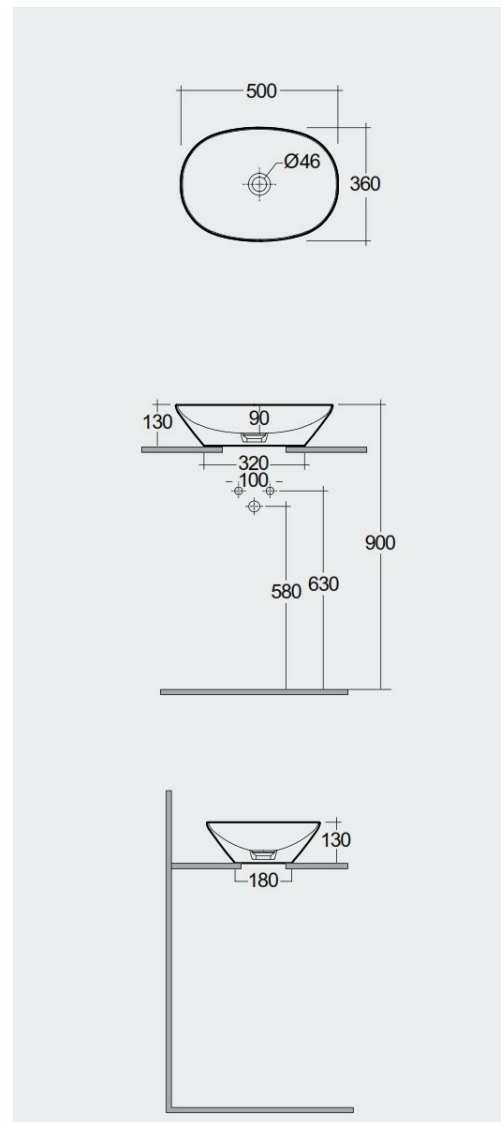

RAK-VARIANT - VARCT25000AWHA

Lavabo | Appoggio

RAK
CERAMICS

Scheda tecnica

Dimensioni:	500 x 360 mm
Peso:	7.5 Kg
Colore:	bianco alpino
Forma:	Ovale
Collezione:	RAK-VARIANT

Codice	Nome
VARCT25000AWHA	OVAL COUNTER TOP WASH BASIN 50 CM - VARCT25000AWHA

Dimensions: All dimensions in mm. Tolerance of vitreous china & fireclay items: $\pm 5\%$ for below 200mm and $\pm 3\%$ for above 200mm; for all other items tolerance $\pm 1\%$. Note: Due to a continuing development program to improve design and performance, the manufacturer reserves all rights to vary specifications without prior information. Please note accessories are for photographic use only.