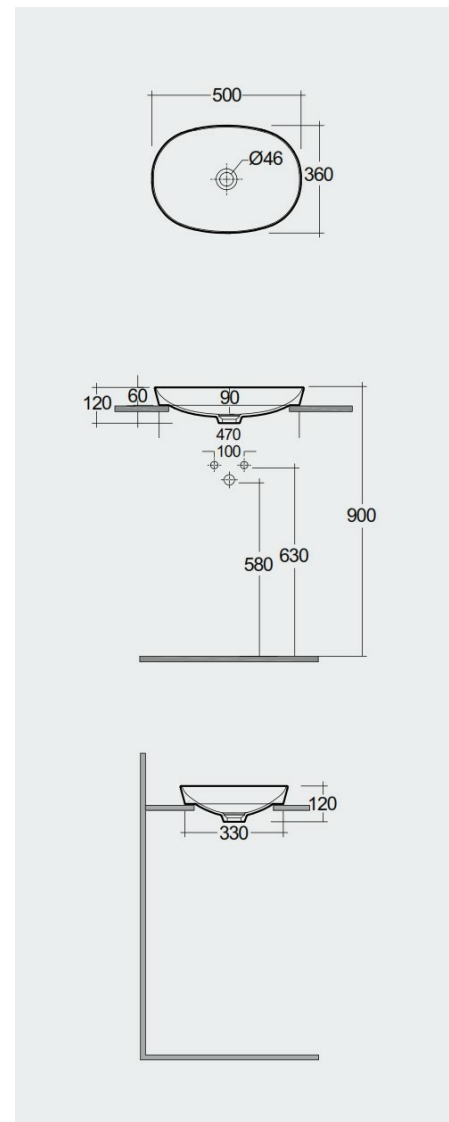

RAK-VARIANT - VARDI25000AWHA

Lavabo | Incasso

RAK
CERAMICS

Scheda tecnica

Dimensioni:	500 x 360 mm
Peso:	5.5 Kg
Colore:	bianco alpino
Forma:	Ovale
Collezione:	RAK-VARIANT

Codice	Nome
VARDI25000AWHA	OVAL DROP IN BASIN 50 CM - VARDI25000AWHA

Dimensions: All dimensions in mm. Tolerance of vitreous china & fireclay items: $\pm 5\%$ for below 200mm and $\pm 3\%$ for above 200mm; for all other items tolerance $\pm 1\%$. Note: Due to a continuing development program to improve design and performance, the manufacturer reserves all rights to vary specifications without prior information. Please note accessories are for photographic use only.