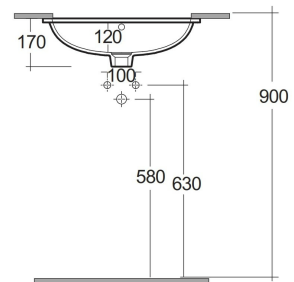

RAK-VARIANT - VARUC25000AWHA

Lavabo | Sottopiano

RAK
CERAMICS

Scheda tecnica

Dimensioni:	565 x 425 mm
Peso:	6.8 Kg
Colore:	bianco alpino
Forma:	Ovale
Collezione:	RAK-VARIANT

Codice	Nome
VARUC25000AWHA	OVAL UNDER COUNDER WASH BASIN 50 CM

Dimensions: All dimensions in mm. Tolerance of vitreous china & fireclay items: $\pm 5\%$ for below 200mm and $\pm 3\%$ for above 200mm; for all other items tolerance $\pm 1\%$. Note: Due to a continuing development program to improve design and performance, the manufacturer reserves all rights to vary specifications without prior information. Please note accessories are for photographic use only.