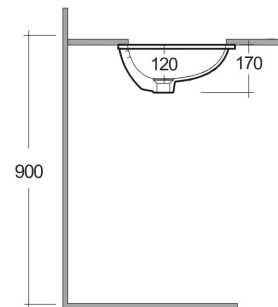

RAK-VARIANT - VARUC25000AWHA

Lavabo | Sottopiano

RAK
CERAMICS

Scheda tecnica

Dimensioni:	565 x 425 mm
Peso:	6.8 Kg
Colore:	bianco alpino
Forma:	Ovale
Collezione:	RAK-VARIANT

Codice	Nome
VARUC25000AWHA	OVAL UNDER COUNDER WASH BASIN 50 CM

Dimensions: All dimensions in mm. Tolerance of vitreous china & fireclay items: $\pm 5\%$ for below 200mm and $\pm 3\%$ for above 200mm; for all other items tolerance $\pm 1\%$. Note: Due to a continuing development program to improve design and performance, the manufacturer reserves all rights to vary specifications without prior information. Please note accessories are for photographic use only.