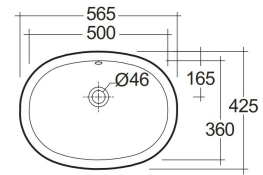

RAK-VARIANT - VARUC25000AWHA

Lavabo | Sottopiano

RAK
CERAMICS

Scheda tecnica

Dimensioni:	565 x 425 mm
Peso:	6.8 Kg
Colore:	bianco alpino
Forma:	Ovale
Collezione:	RAK-VARIANT

Codice	Nome
VARUC25000AWHA	OVAL UNDER COUNDER WASH BASIN 50 CM

Dimensions: All dimensions in mm. Tolerance of vitreous china & fireclay items: $\pm 5\%$ for below 200mm and $\pm 3\%$ for above 200mm; for all other items tolerance $\pm 1\%$. Note: Due to a continuing development program to improve design and performance, the manufacturer reserves all rights to vary specifications without prior information. Please note accessories are for photographic use only.