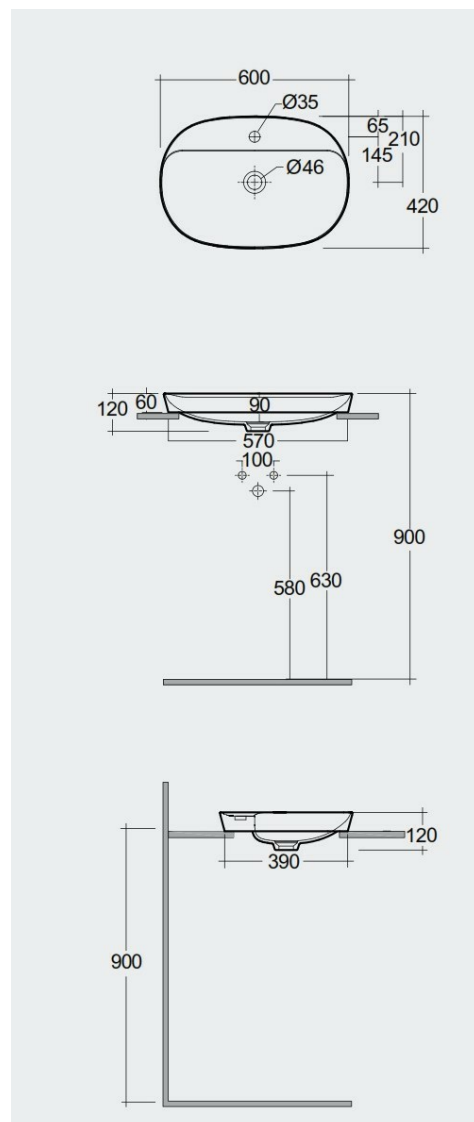

RAK-VARIANT - VARDI36001AWHA

Lavabo | Incasso

RAK
CERAMICS

Scheda tecnica

Dimensioni: 600 x 420 mm

Peso: 7 Kg

Colore: bianco alpino

Forma: Ovale

Collezione: [RAK-VARIANT](#)

Codice Nome

VARDI36001AWHA OVAL DROP IN WASH BASIN WITH TAP HOLE 60 CM -
VARDI36001AWHA

Dimensions: All dimensions in mm. Tolerance of vitreous china & fireclay items: $\pm 5\%$ for below 200mm and $\pm 3\%$ for above 200mm; for all other items tolerance $\pm 1\%$. Note: Due to a continuing development program to improve design and performance, the manufacturer reserves all rights to vary specifications without prior information. Please note accessories are for photographic use only.