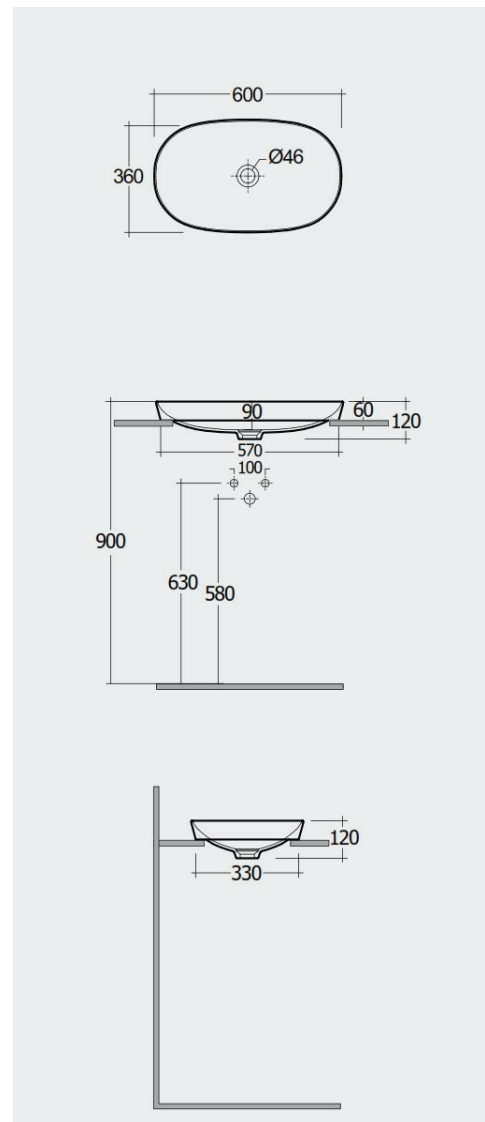

RAK-VARIANT - VARDI36000AWHA

Lavabo | Incasso

RAK
CERAMICS

Scheda tecnica

Dimensioni:	600 x 360 mm
Peso:	8.3 Kg
Colore:	bianco alpino
Forma:	Ovale
Collezione:	RAK-VARIANT

Codice	Nome
VARDI36000AWHA	OVAL DROP IN BASIN 60 CM - VARDI36000AWHA

Dimensions: All dimensions in mm. Tolerance of vitreous china & fireclay items: $\pm 5\%$ for below 200mm and $\pm 3\%$ for above 200mm; for all other items tolerance $\pm 1\%$. Note: Due to a continuing development program to improve design and performance, the manufacturer reserves all rights to vary specifications without prior information. Please note accessories are for photographic use only.