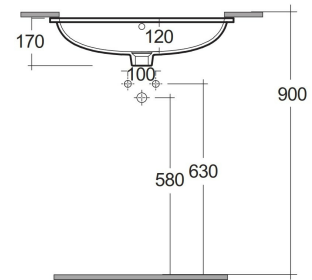

RAK-VARIANT - VARUC36000AWHA

Lavabo | Sottopiano

RAK
CERAMICS

Scheda tecnica

Dimensioni:	600 x 360 mm
Peso:	8.5 Kg
Colore:	bianco alpino
Forma:	Ovale
Collezione:	RAK-VARIANT

Codice	Nome
VARUC36000AWHA	OVAL UNDER COUNDER WASH BASIN 60 CM

Dimensions: All dimensions in mm. Tolerance of vitreous china & fireclay items: $\pm 5\%$ for below 200mm and $\pm 3\%$ for above 200mm; for all other items tolerance $\pm 1\%$. Note: Due to a continuing development program to improve design and performance, the manufacturer reserves all rights to vary specifications without prior information. Please note accessories are for photographic use only.