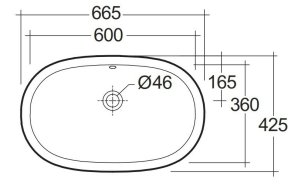

RAK-VARIANT - VARUC36000AWHA

Lavabo | Sottopiano

RAK
CERAMICS

Scheda tecnica

Dimensioni:	600 x 360 mm
Peso:	8.5 Kg
Colore:	bianco alpino
Forma:	Ovale
Collezione:	RAK-VARIANT

Codice	Nome
VARUC36000AWHA	OVAL UNDER COUNDER WASH BASIN 60 CM

Dimensions: All dimensions in mm. Tolerance of vitreous china & fireclay items: $\pm 5\%$ for below 200mm and $\pm 3\%$ for above 200mm; for all other items tolerance $\pm 1\%$. Note: Due to a continuing development program to improve design and performance, the manufacturer reserves all rights to vary specifications without prior information. Please note accessories are for photographic use only.