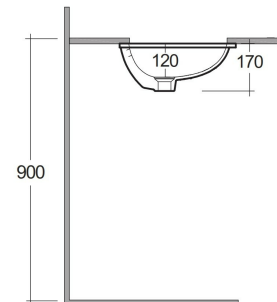

RAK-VARIANT - VARUC36000AWHA

Lavabo | Sottopiano

RAK
CERAMICS

Scheda tecnica

Dimensioni:	600 x 360 mm
Peso:	8.5 Kg
Colore:	bianco alpino
Forma:	Ovale
Collezione:	RAK-VARIANT

Codice	Nome
VARUC36000AWHA	OVAL UNDER COUNDER WASH BASIN 60 CM

Dimensions: All dimensions in mm. Tolerance of vitreous china & fireclay items: $\pm 5\%$ for below 200mm and $\pm 3\%$ for above 200mm; for all other items tolerance $\pm 1\%$. Note: Due to a continuing development program to improve design and performance, the manufacturer reserves all rights to vary specifications without prior information. Please note accessories are for photographic use only.