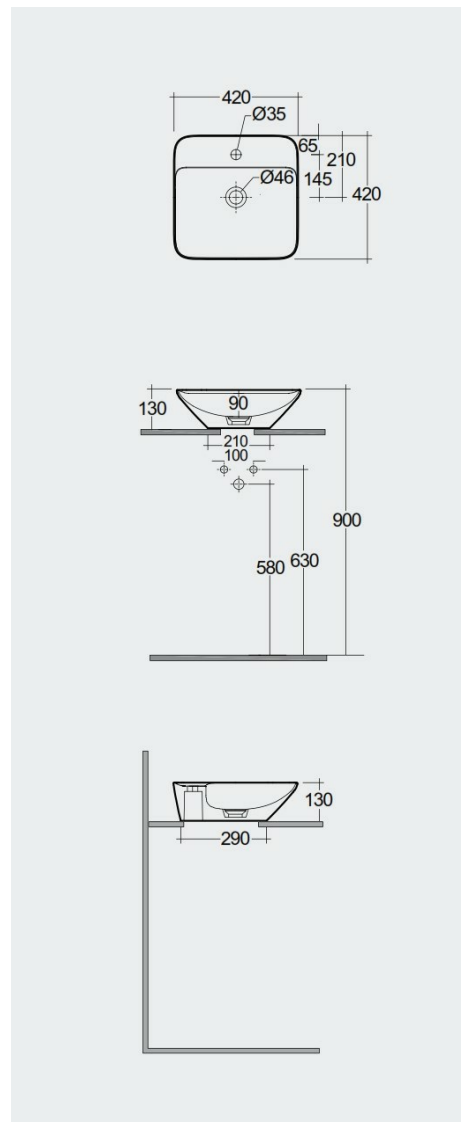

RAK-VARIANT - VARCT44201AWHA

Lavabo | Appoggio

RAK
CERAMICS

Scheda tecnica

Dimensioni: 420 x 420 mm

Peso: 9 Kg

Colore: bianco alpino

Forma: Squadrata

Collezione: [RAK-VARIANT](#)

Codice Nome

VARCT44201AWHA SQUARED COUNTER TOP BASIN WITH TAP HOLE 42 CM -
VARCT44201AWHA

Dimensions: All dimensions in mm. Tolerance of vitreous china & fireclay items: $\pm 5\%$ for below 200mm and $\pm 3\%$ for above 200mm; for all other items tolerance $\pm 1\%$. Note: Due to a continuing development program to improve design and performance, the manufacturer reserves all rights to vary specifications without prior information. Please note accessories are for photographic use only.