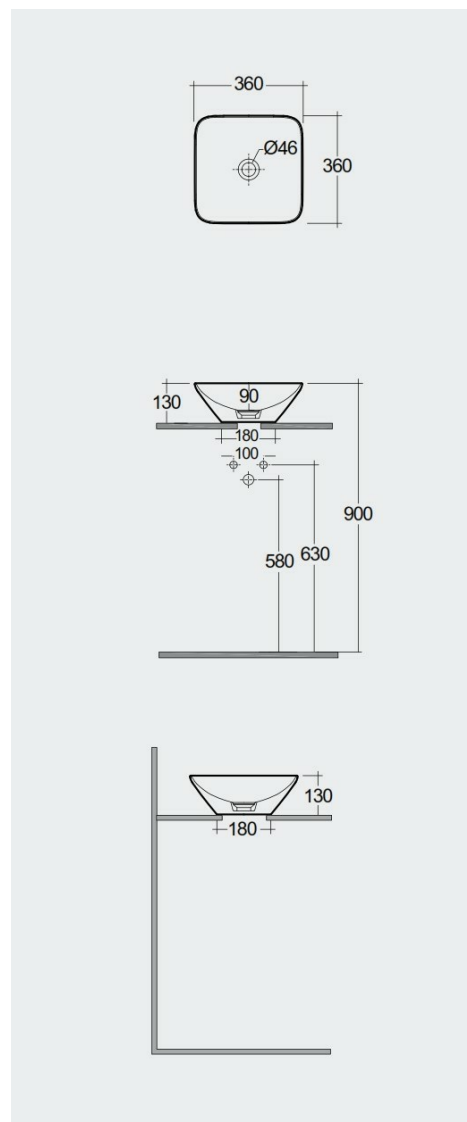

## Scheda tecnica

Dimensioni: 360 x 360 mm

Peso: 6 Kg

Colore: bianco alpino

Forma: Squadrata

Collezione: [RAK-VARIANT](#)

## Codice Nome

VARCT43600AWHA SQUARED COUNTER TOP WASH BASIN 36 CM -  
VARCT43600AWHA

Dimensions: All dimensions in mm. Tolerance of vitreous china & fireclay items:  $\pm 5\%$  for below 200mm and  $\pm 3\%$  for above 200mm; for all other items tolerance  $\pm 1\%$ . Note: Due to a continuing development program to improve design and performance, the manufacturer reserves all rights to vary specifications without prior information. Please note accessories are for photographic use only.