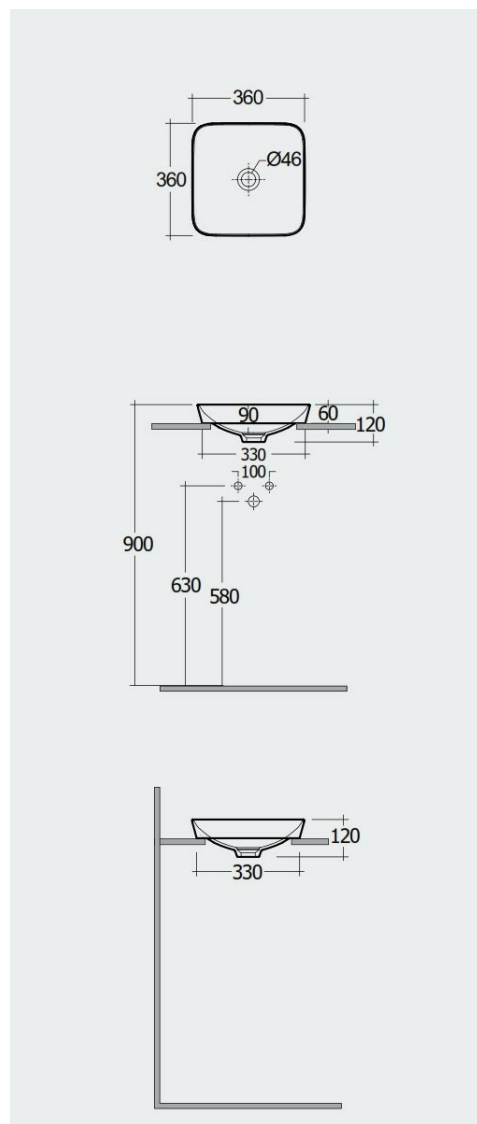

RAK-VARIANT - VARDI43600AWHA

Lavabo | Incasso

RAK
CERAMICS

Scheda tecnica

Dimensioni: 360 x 360 mm

Peso: 4.7 Kg

Colore: bianco alpino

Forma: Squadrata

Collezione: [RAK-VARIANT](#)

Codice Nome

VARDI43600AWHA SQUARED DROP IN BASIN 36 CM - VARDI43600AWHA

Dimensions: All dimensions in mm. Tolerance of vitreous china & fireclay items: $\pm 5\%$ for below 200mm and $\pm 3\%$ for above 200mm; for all other items tolerance $\pm 1\%$. Note: Due to a continuing development program to improve design and performance, the manufacturer reserves all rights to vary specifications without prior information. Please note accessories are for photographic use only.