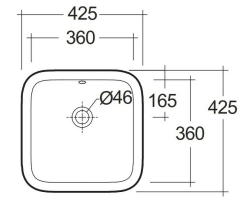

RAK-VARIANT - VARUC43600AWHA

Lavabo | Sottopiano

RAK
CERAMICS

Scheda tecnica

Dimensioni:	360 x 360 mm
Peso:	5.3 Kg
Colore:	bianco alpino
Forma:	Squadrata
Collezione:	RAK-VARIANT

Codice	Nome
VARUC43600AWHA	SQUARED UNDER COUNDER WASH BASIN 36 CM

Dimensions: All dimensions in mm. Tolerance of vitreous china & fireclay items: $\pm 5\%$ for below 200mm and $\pm 3\%$ for above 200mm; for all other items tolerance $\pm 1\%$. Note: Due to a continuing development program to improve design and performance, the manufacturer reserves all rights to vary specifications without prior information. Please note accessories are for photographic use only.