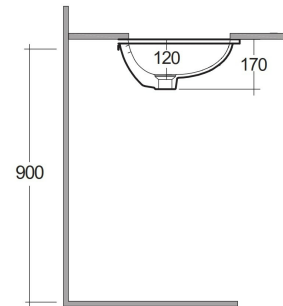

RAK-VARIANT - VARUC43600AWHA

Lavabo | Sottopiano

RAK
CERAMICS

Scheda tecnica

Dimensioni:	360 x 360 mm
Peso:	5.3 Kg
Colore:	bianco alpino
Forma:	Squadrata
Collezione:	RAK-VARIANT

Codice	Nome
VARUC43600AWHA	SQUARED UNDER COUNDER WASH BASIN 36 CM

Dimensions: All dimensions in mm. Tolerance of vitreous china & fireclay items: $\pm 5\%$ for below 200mm and $\pm 3\%$ for above 200mm; for all other items tolerance $\pm 1\%$. Note: Due to a continuing development program to improve design and performance, the manufacturer reserves all rights to vary specifications without prior information. Please note accessories are for photographic use only.