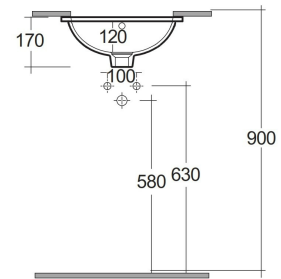

RAK-VARIANT - VARUC43600AWHA

Lavabo | Sottopiano

RAK
CERAMICS

Scheda tecnica

Dimensioni:	360 x 360 mm
Peso:	5.3 Kg
Colore:	bianco alpino
Forma:	Squadrata
Collezione:	RAK-VARIANT

Codice	Nome
VARUC43600AWHA	SQUARED UNDER COUNDER WASH BASIN 36 CM

Dimensions: All dimensions in mm. Tolerance of vitreous china & fireclay items: $\pm 5\%$ for below 200mm and $\pm 3\%$ for above 200mm; for all other items tolerance $\pm 1\%$. Note: Due to a continuing development program to improve design and performance, the manufacturer reserves all rights to vary specifications without prior information. Please note accessories are for photographic use only.