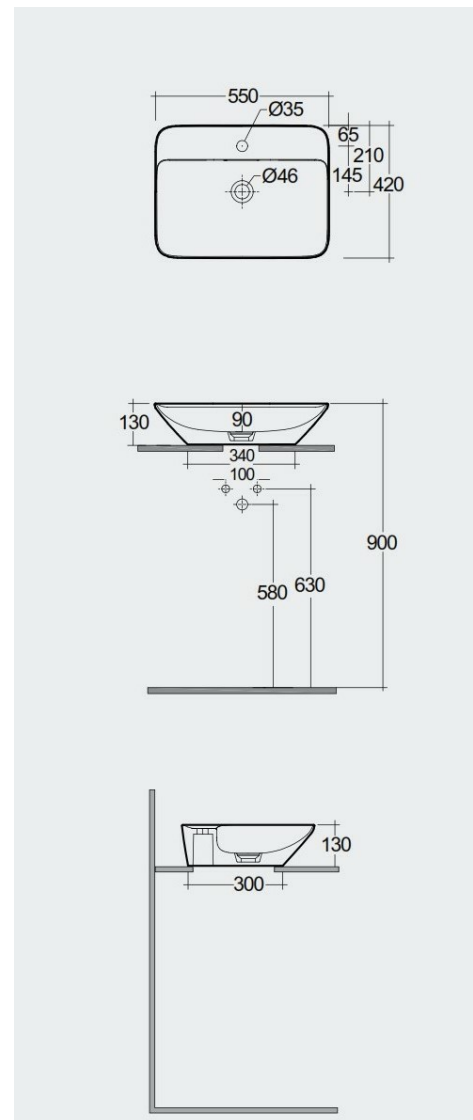

# RAK-VARIANT - VARCT55501AWHA

Lavabo | Appoggio

**RAK**  
CERAMICS

## Scheda tecnica

Dimensioni:	550 x 420 mm
Peso:	12 Kg
Colore:	bianco alpino
Forma:	Rettangolare
Collezione:	<a href="#">RAK-VARIANT</a>

Codice	Nome
VARCT55501AWHA	RECTANGLE COUNTER TOP BASIN WITH TAP HOLE 55 CM - VARCT55501AWHA

Dimensions: All dimensions in mm. Tolerance of vitreous china & fireclay items:  $\pm 5\%$  for below 200mm and  $\pm 3\%$  for above 200mm; for all other items tolerance  $\pm 1\%$ . Note: Due to a continuing development program to improve design and performance, the manufacturer reserves all rights to vary specifications without prior information. Please note accessories are for photographic use only.