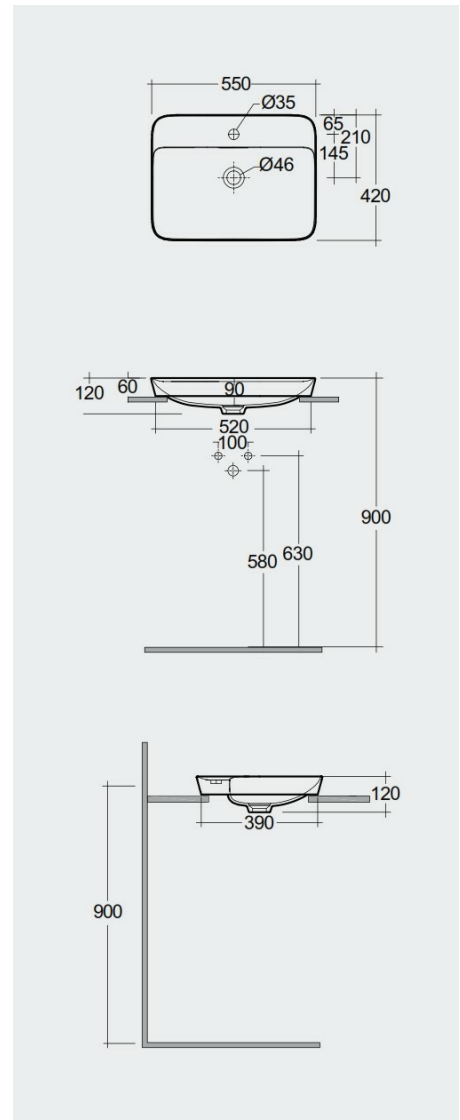

## Scheda tecnica

Dimensioni:	550 x 420 mm
Peso:	9.5 Kg
Colore:	bianco alpino
Forma:	Rettangolare
Collezione:	<a href="#">RAK-VARIANT</a>

Codice	Nome
VARDI55501AWHA	RECTANGLE DROP IN WASH BASIN WITH TAP HOLE 55 CM - VARDI55501AWHA

Dimensions: All dimensions in mm. Tolerance of vitreous china & fireclay items:  $\pm 5\%$  for below 200mm and  $\pm 3\%$  for above 200mm; for all other items tolerance  $\pm 1\%$ . Note: Due to a continuing development program to improve design and performance, the manufacturer reserves all rights to vary specifications without prior information. Please note accessories are for photographic use only.