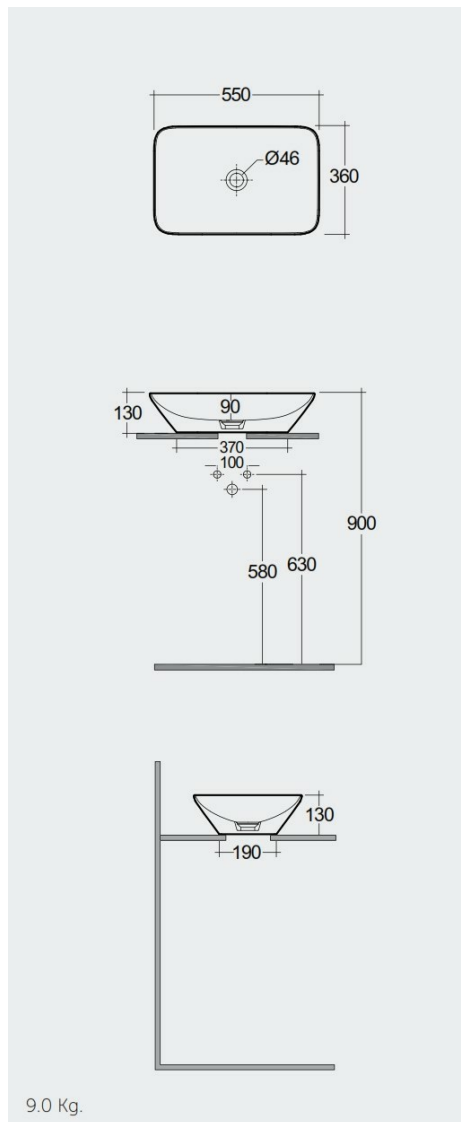

## Scheda tecnica

Dimensioni: 550 x 360 mm

Peso: 9 Kg

Colore: bianco alpino

Forma: Rettangolare

Collezione: [RAK-VARIANT](#)

## Codice Nome

VARCT55500AWHA RECTANGLE COUNTER TOP WASH BASIN 55 CM

Dimensions: All dimensions in mm. Tolerance of vitreous china & fireclay items:  $\pm 5\%$  for below 200mm and  $\pm 3\%$  for above 200mm; for all other items tolerance  $\pm 1\%$ . Note: Due to a continuing development program to improve design and performance, the manufacturer reserves all rights to vary specifications without prior information. Please note accessories are for photographic use only.