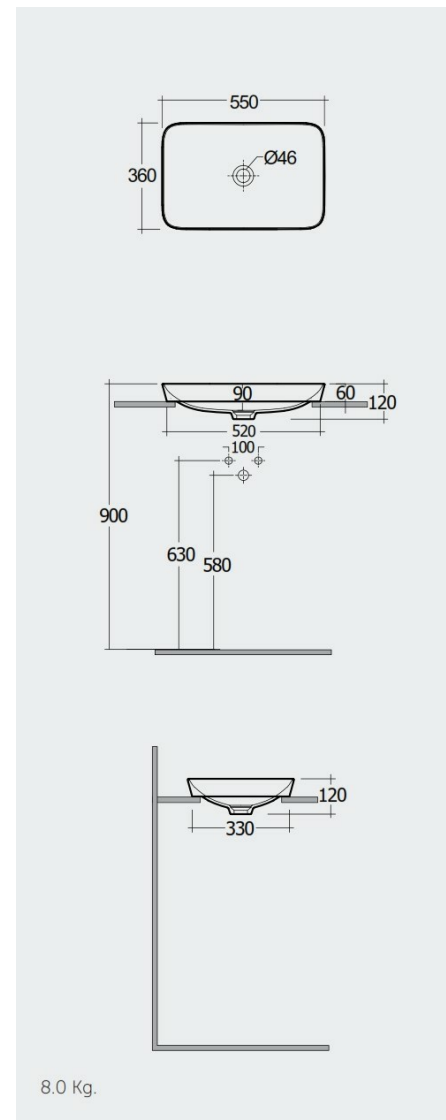

## Scheda tecnica

Dimensioni: 550 x 360 mm

Peso: 8 Kg

Colore: bianco alpino

Forma: Rettangolare

Collezione: [RAK-VARIANT](#)

Codice	Nome
VARDI55500AWHA	RECTANGLE DROP IN BASIN 55 CM - VARDI55500AWHA

Dimensions: All dimensions in mm. Tolerance of vitreous china & fireclay items:  $\pm 5\%$  for below 200mm and  $\pm 3\%$  for above 200mm; for all other items tolerance  $\pm 1\%$ . Note: Due to a continuing development program to improve design and performance, the manufacturer reserves all rights to vary specifications without prior information. Please note accessories are for photographic use only.