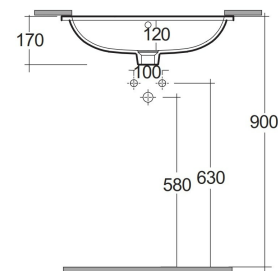

## Scheda tecnica

Dimensioni:	550 x 360 mm
Peso:	9 Kg
Colore:	bianco alpino
Forma:	Rettangolare
Collezione:	<a href="#">RAK-VARIANT</a>

Codice	Nome
VARUC55500AWHA	RECTANGLE UNDER COUNDER WASH BASIN 55 CM

Dimensions: All dimensions in mm. Tolerance of vitreous china & fireclay items:  $\pm 5\%$  for below 200mm and  $\pm 3\%$  for above 200mm; for all other items tolerance  $\pm 1\%$ . Note: Due to a continuing development program to improve design and performance, the manufacturer reserves all rights to vary specifications without prior information. Please note accessories are for photographic use only.