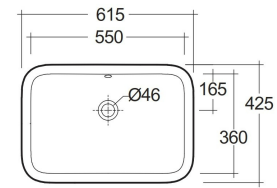

## Scheda tecnica

Dimensioni:	550 x 360 mm
Peso:	9 Kg
Colore:	bianco alpino
Forma:	Rettangolare
Collezione:	<a href="#">RAK-VARIANT</a>

Codice	Nome
VARUC55500AWHA	RECTANGLE UNDER COUNDER WASH BASIN 55 CM

Dimensions: All dimensions in mm. Tolerance of vitreous china & fireclay items:  $\pm 5\%$  for below 200mm and  $\pm 3\%$  for above 200mm; for all other items tolerance  $\pm 1\%$ . Note: Due to a continuing development program to improve design and performance, the manufacturer reserves all rights to vary specifications without prior information. Please note accessories are for photographic use only.