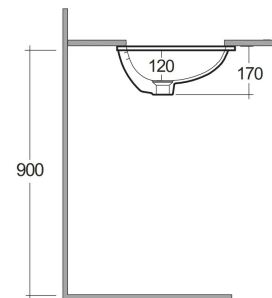

## Scheda tecnica

Dimensioni:	550 x 360 mm
Peso:	9 Kg
Colore:	bianco alpino
Forma:	Rettangolare
Collezione:	<a href="#">RAK-VARIANT</a>

Codice	Nome
VARUC55500AWHA	RECTANGLE UNDER COUNDER WASH BASIN 55 CM

Dimensions: All dimensions in mm. Tolerance of vitreous china & fireclay items:  $\pm 5\%$  for below 200mm and  $\pm 3\%$  for above 200mm; for all other items tolerance  $\pm 1\%$ . Note: Due to a continuing development program to improve design and performance, the manufacturer reserves all rights to vary specifications without prior information. Please note accessories are for photographic use only.