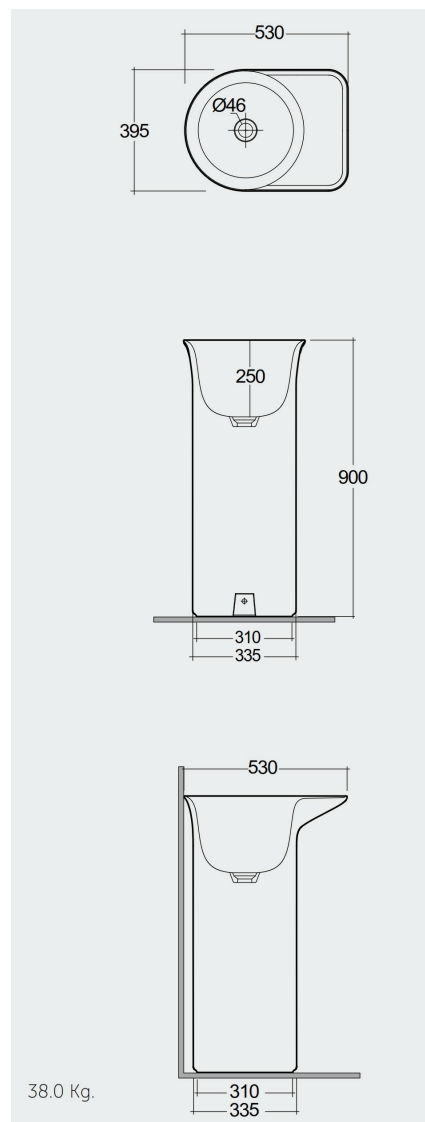

RAK-VALET - VALFS5300AWHA

Lavabo | Lavabo Free Standing

RAK
CERAMICS

Scheda tecnica

Dimensioni: 530 x 395 mm

Peso: 38 Kg

Colore: bianco alpino

Forma: Ovale Compatta

Collezione: [RAK-VALET](#)

Codice	Nome
DUO002AWHA	RAK-DUO
DUO000AWHA	RAK-DUO
VALFS5300AWHA	RAK-VALET FREE STANDING WASHBASIN 53 CM - W/O TAP HOLE - ALPINE WHITE

Dimensions: All dimensions in mm. Tolerance of vitreous china & fireclay items: $\pm 5\%$ for below 200mm and $\pm 3\%$ for above 200mm; for all other items tolerance $\pm 1\%$. Note: Due to a continuing development program to improve design and performance, the manufacturer reserves all rights to vary specifications without prior information. Please note accessories are for photographic use only.