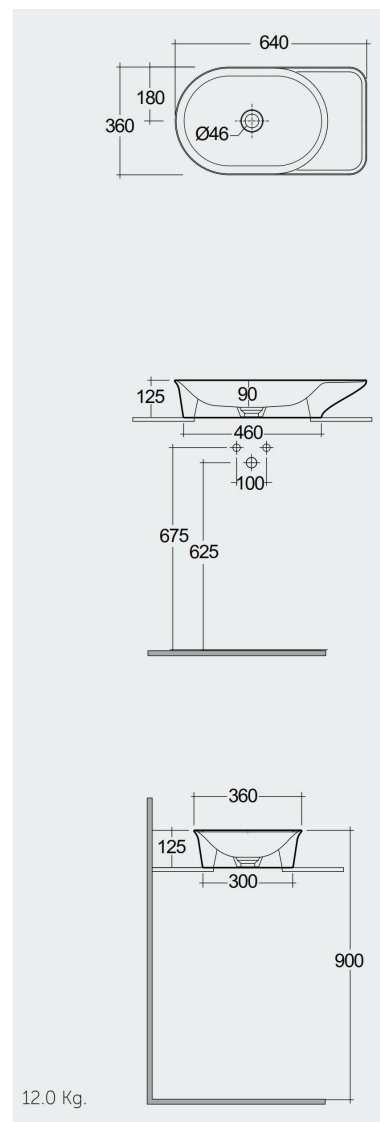

RAK-VALET - VALCT6400AWHA

Lavabo | Appoggio

RAK
CERAMICS

Scheda tecnica

Dimensioni: 640 x 360 mm

Peso: 12 Kg

Colore: bianco alpino

Forma: Ovale Compatta

Collezione: [RAK-VALET](#)

Codice	Nome
DUO002AWHA	RAK-DUO
DUO000AWHA	RAK-DUO
VALCT6400AWHA	RAK-VALET COUNTERTOP WASHBASIN 64 CM - ALPINE WHITE

Dimensions: All dimensions in mm. Tolerance of vitreous china & fireclay items: $\pm 5\%$ for below 200mm and $\pm 3\%$ for above 200mm; for all other items tolerance $\pm 1\%$. Note: Due to a continuing development program to improve design and performance, the manufacturer reserves all rights to vary specifications without prior information. Please note accessories are for photographic use only.