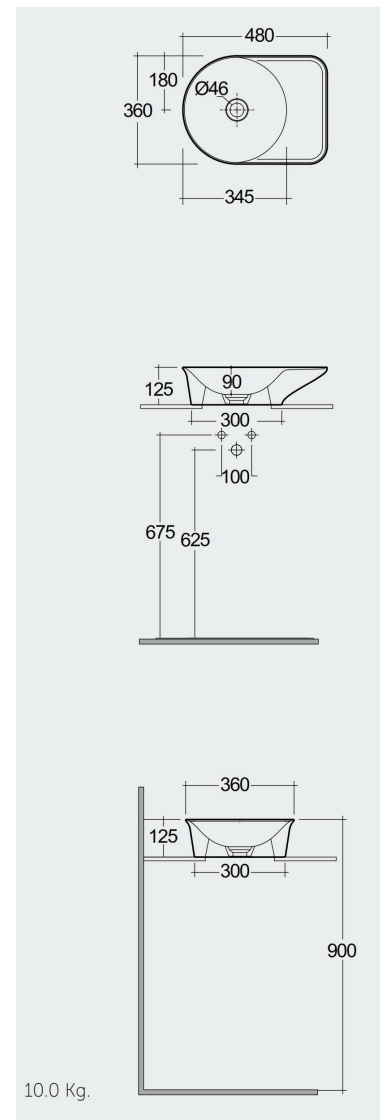

RAK-VALET - VALCT4800AWHA

Lavabo | Appoggio

RAK
CERAMICS

Scheda tecnica

Dimensioni: 480 x 360 mm

Peso: 10 Kg

Colore: bianco alpino

Forma: Ovale Compatta

Collezione: [RAK-VALET](#)

Codice	Nome
DUO002AWHA	RAK-DUO
DUO000AWHA	RAK-DUO
VALCT4800AWHA	RAK-VALET COUNTERTOP WASHBASIN 48 CM - ALPINE WHITE

Dimensions: All dimensions in mm. Tolerance of vitreous china & fireclay items: $\pm 5\%$ for below 200mm and $\pm 3\%$ for above 200mm; for all other items tolerance $\pm 1\%$. Note: Due to a continuing development program to improve design and performance, the manufacturer reserves all rights to vary specifications without prior information. Please note accessories are for photographic use only.