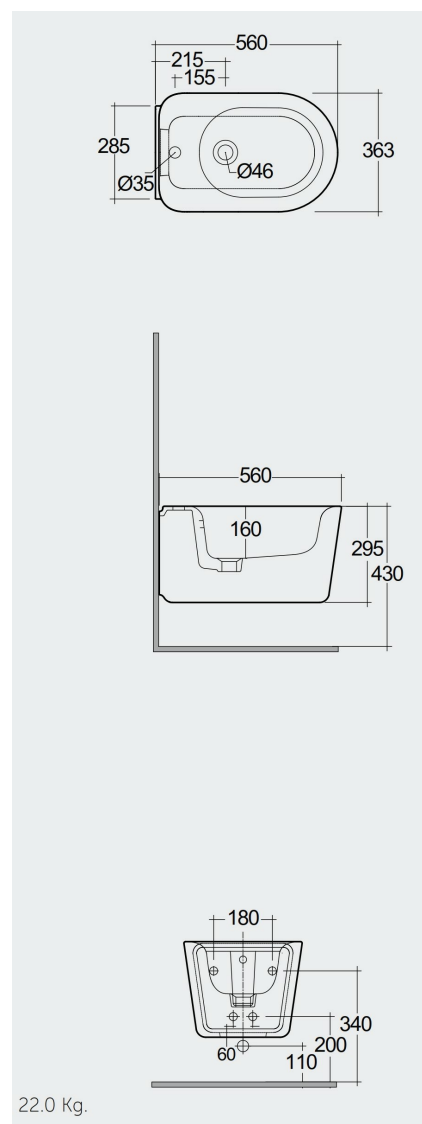

RAK-VALET - VALBD2101AWHA

Bidet | Sospeso

RAK
CERAMICS

Scheda tecnica

Dimensioni: 560 x 363 mm

Peso: 22 Kg

Colore: bianco alpino

Parti: VALBD2101AWHA - RAK-VALET WALL HUNG BIDET 56 CM - ALPINE WHITE

Collezione: [RAK-VALET](#)

Codice	Nome
VALBD2101AWHA	RAK-VALET WALL HUNG BIDET 56 CM - ALPINE WHITE

Dimensions: All dimensions in mm. Tolerance of vitreous china & fireclay items: $\pm 5\%$ for below 200mm and $\pm 3\%$ for above 200mm; for all other items tolerance $\pm 1\%$. Note: Due to a continuing development program to improve design and performance, the manufacturer reserves all rights to vary specifications without prior information. Please note accessories are for photographic use only.