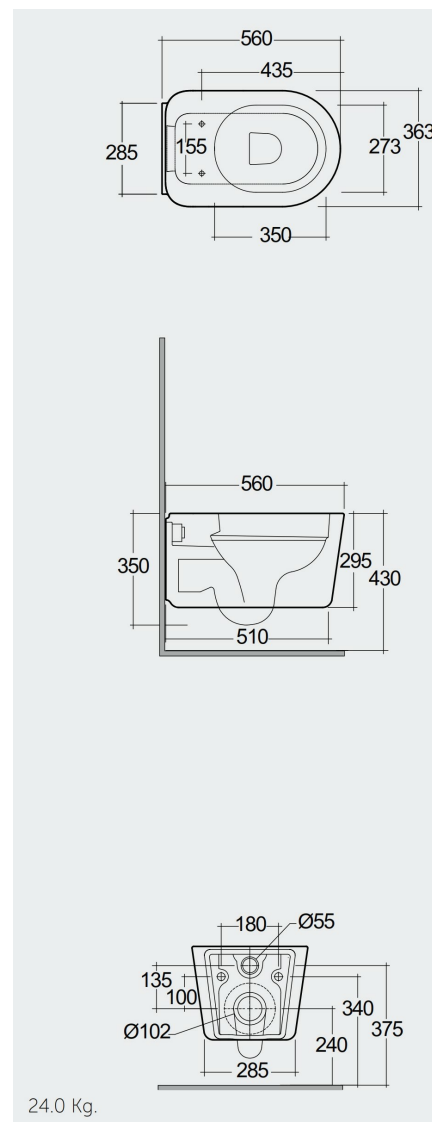

RAK-VALET - VALWC1446AWHA

Sospeso | WC

RAK
CERAMICS

Scheda tecnica

Dimensioni: 560 x 363 mm

Peso: 24 Kg

Colore: bianco alpino

Tipo di scarico: A parete

Sifone: Nascosto

Opzioni del sedile: Urea

Forma: Ovale Compatta

Chiusura rallentata: sì

Flush Type: Dual Flush

Collezione: [RAK-VALET](#)

Codice

Nome

VALSC3901WH RAK-VALET SEAT COVER

VALWC1446AWHA RAK-VALET WALL HUNG WC 56 CM - ALPINE WHITE

Dimensions: All dimensions in mm. Tolerance of vitreous china & fireclay items: $\pm 5\%$ for below 200mm and $\pm 3\%$ for above 200mm; for all other items tolerance $\pm 1\%$. Note: Due to a continuing development program to improve design and performance, the manufacturer reserves all rights to vary specifications without prior information. Please note accessories are for photographic use only.