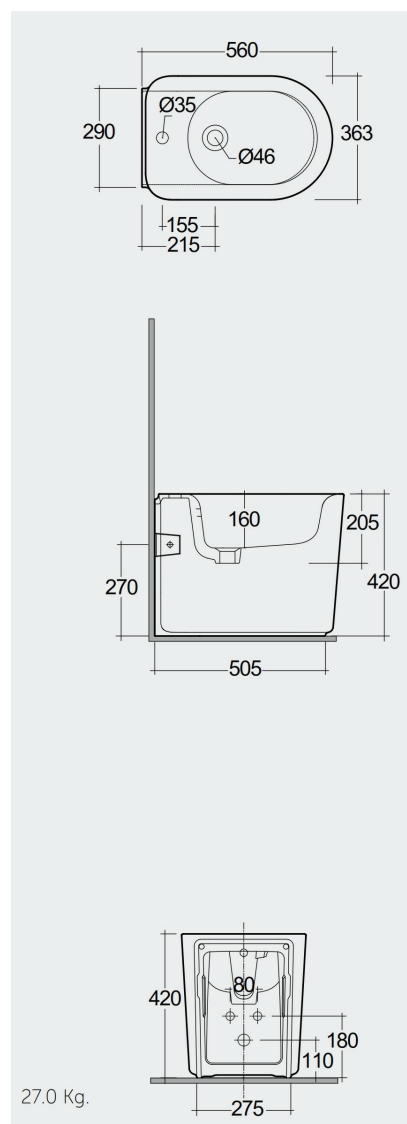

RAK-VALET - VALBD2017AWHA

Bidet | Filo Muro

RAK
CERAMICS

Scheda tecnica

Dimensioni: 560 x 363 mm

Peso: 27 Kg

Colore: bianco alpino

Parti: VALBD2017AWHA - RAK-VALET BACK TO WALL BIDET 56 CM - ALPINE WHITE

Collezione: [RAK-VALET](#)

Codice	Nome
--------	------

VALBD2017AWHA	RAK-VALET BACK TO WALL BIDET 56 CM - ALPINE WHITE
---------------	---

Dimensions: All dimensions in mm. Tolerance of vitreous china & fireclay items: $\pm 5\%$ for below 200mm and $\pm 3\%$ for above 200mm; for all other items tolerance $\pm 1\%$. Note: Due to a continuing development program to improve design and performance, the manufacturer reserves all rights to vary specifications without prior information. Please note accessories are for photographic use only.